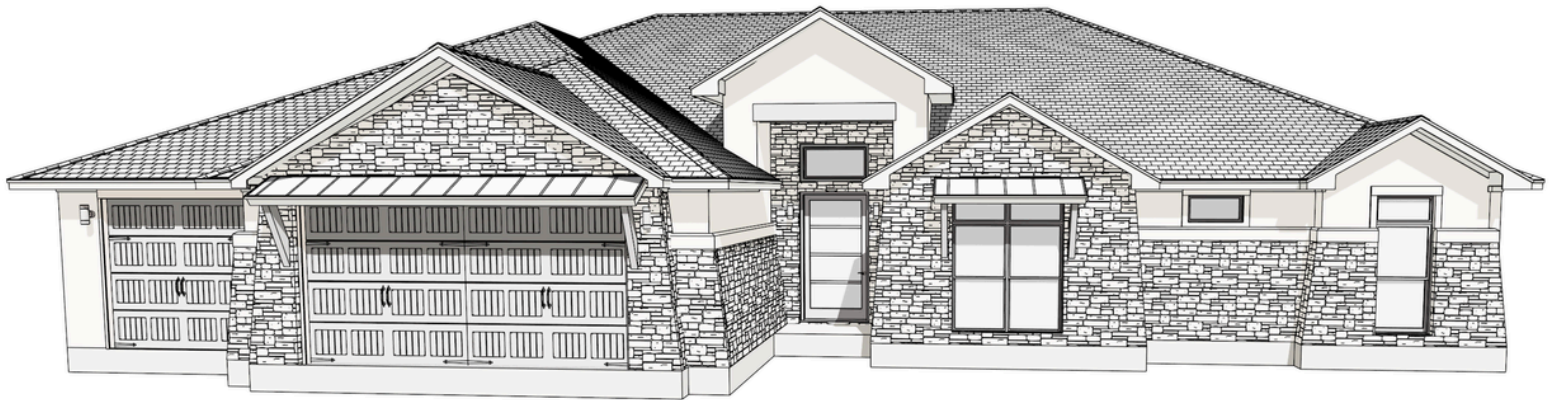

# The Concho

Elevation B

**FLINTROCK**

BUILDERS

4 BED | 3 BATH | 2,540 SQ. FT.  
3 CAR GARAGE

# The Concho

Elevation A

Elevation B

FLINTROCK

BUILDERS

4 BED | 3 BATH | 2,540 SQ. FT.  
3 CAR GARAGE

# The Concho

From the \$550s

4 BED | 3 BATH | 2,540 SQ. FT. | 3 CAR GARAGE

Elevation A, B

**FLINTROCK**  
BUILDERS

(254) 272-5358

SALES@FLINTROCKBUILDERS.COM