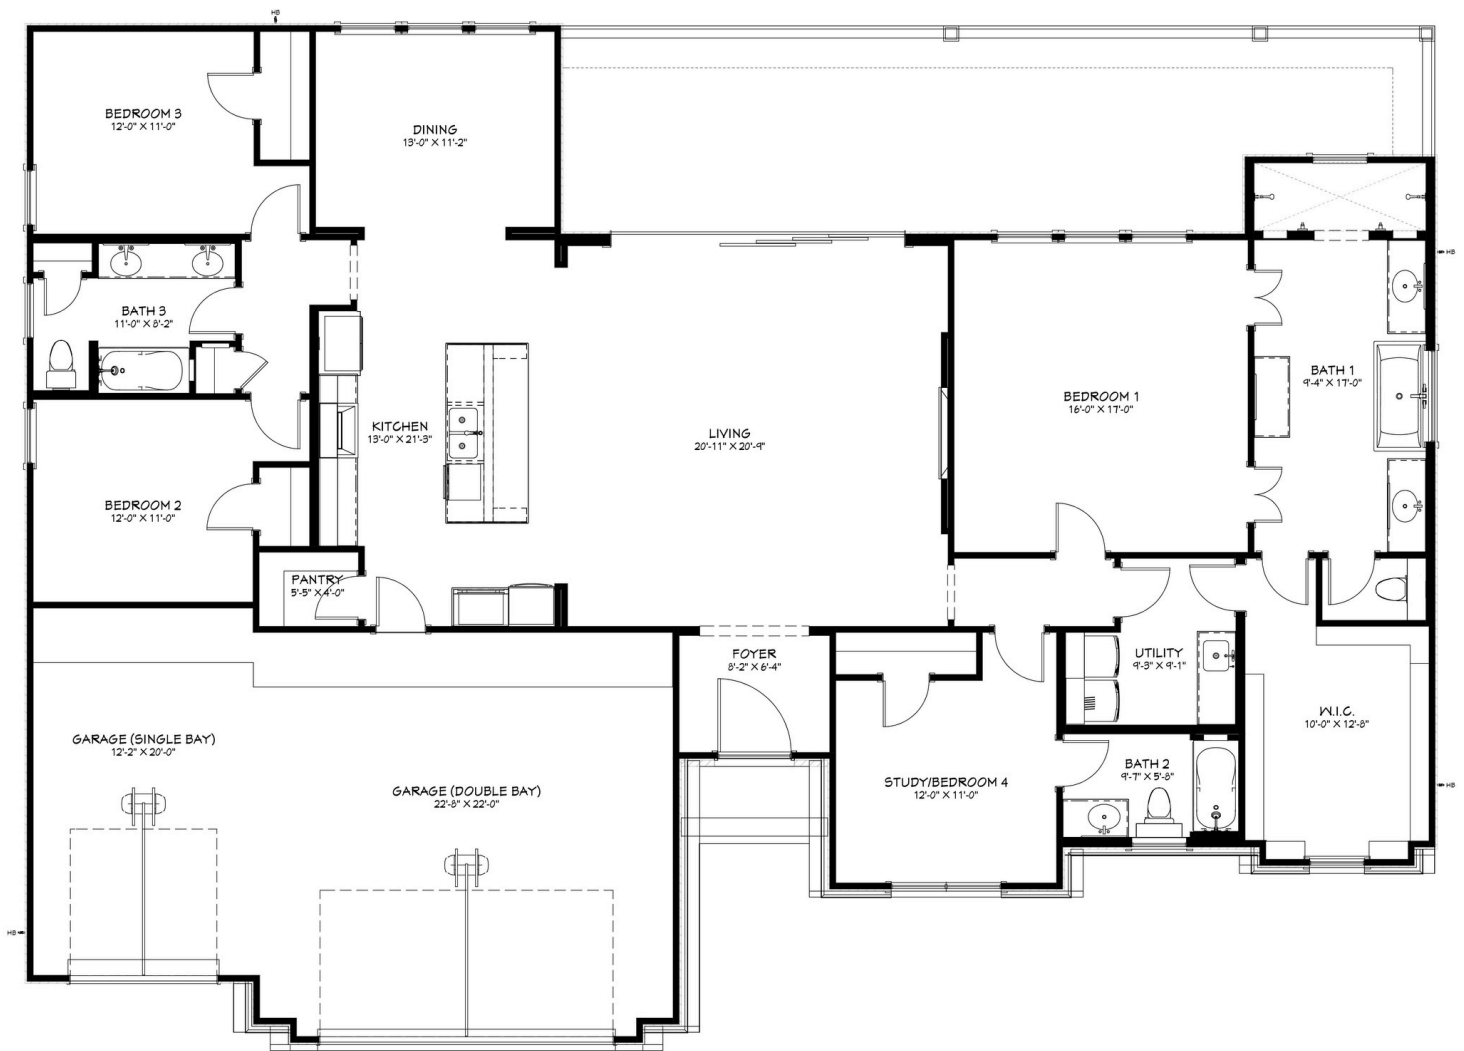

# The Concho

Elevation B

**FLINTROCK**

BUILDERS

4 BED | 3 BATH | 2,540 SQ. FT.  
3 CAR GARAGE

# The Concho

Elevation A

Elevation B

FLINTROCK

BUILDERS

4 BED | 3 BATH | 2,540 SQ. FT.  
3 CAR GARAGE

# The Concho

From the \$550s

4 BED | 3 BATH | 2,540 SQ. FT. | 3 CAR GARAGE

Elevation A, B

**FLINTROCK**  
BUILDERS

(254) 272-5358

SALES@FLINTROCKBUILDERS.COM