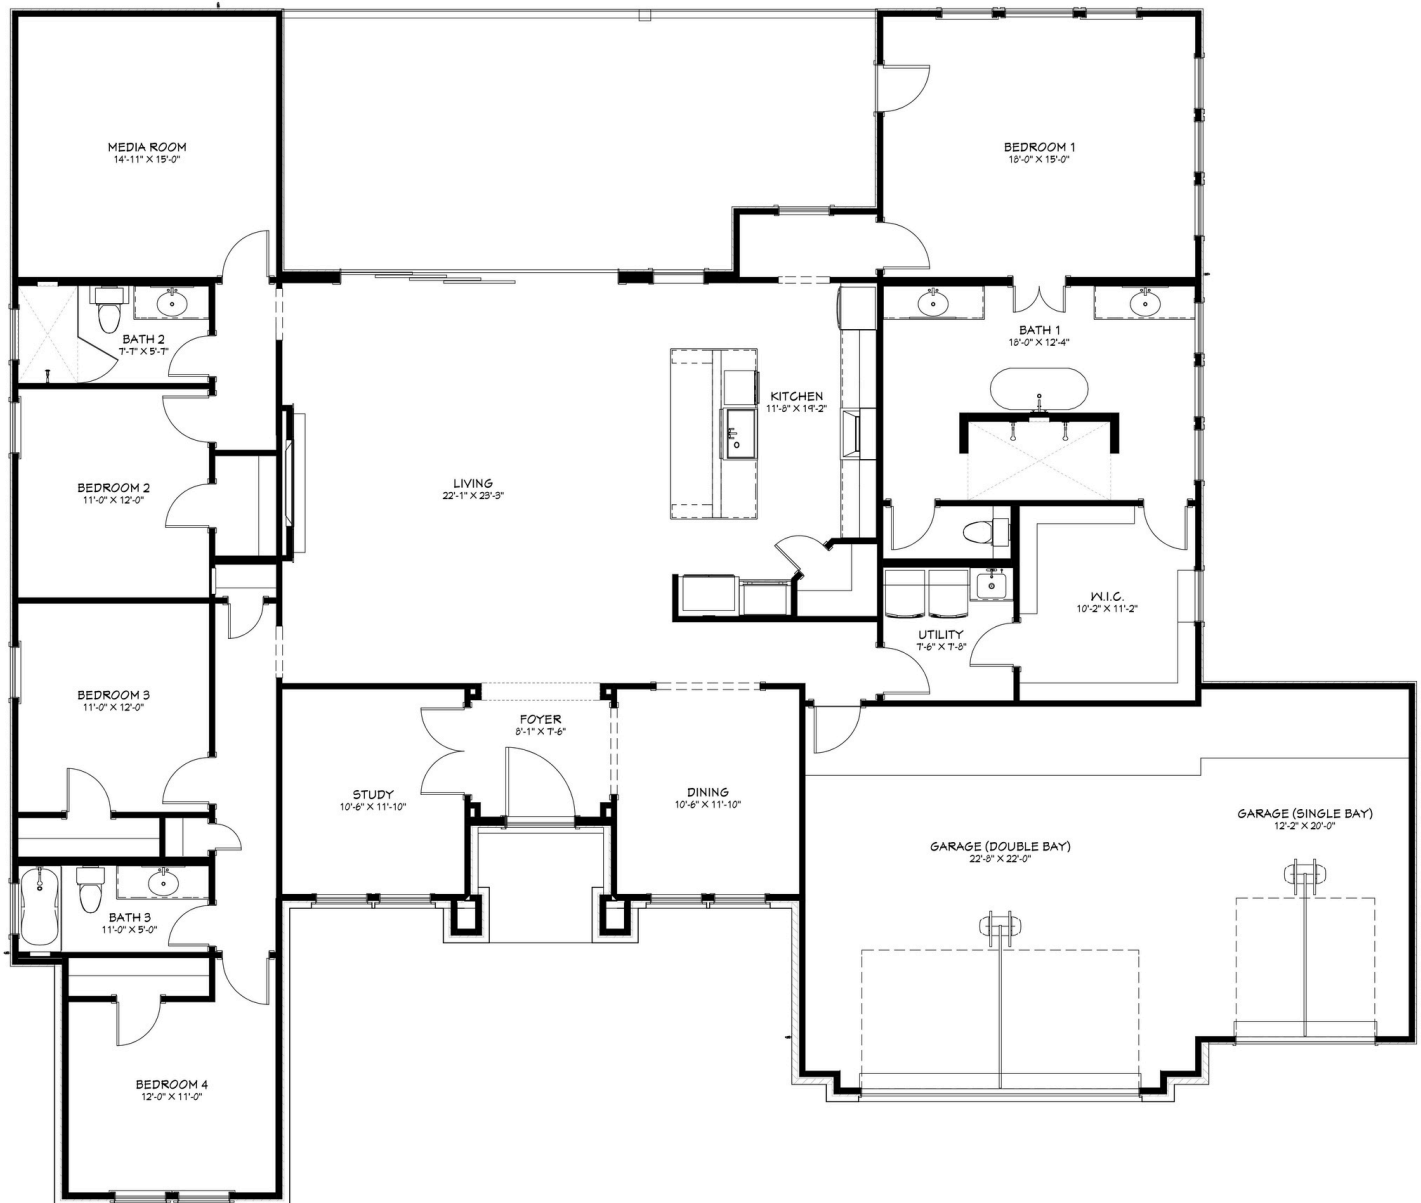

The Frio

Elevation B

FLINTROCK

BUILDERS

4 BED | 3 BATH | 3,000 SQ. FT.
3 CAR GARAGE

EQUAL HOUSING
OPPORTUNITY

The Frio

Elevation A

Elevation B

FLINTROCK
BUILDERS

4 BED | 3 BATH | 3,000 SQ. FT.
3 CAR GARAGE

The Frio

From the \$625s

4 BED | 3 BATH | 3,000 SQ. FT. | 3 CAR GARAGE

Elevation A, B

(254) 272-5358