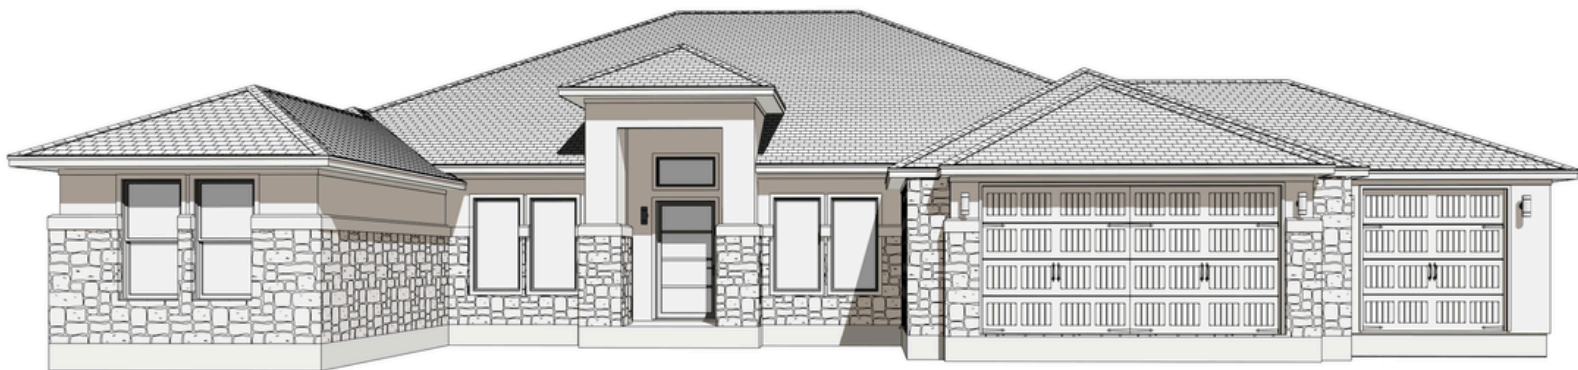

The Frio

Elevation B

FLINTROCK

BUILDERS

4 BED | 3 BATH | 3,000 SQ. FT.
3 CAR GARAGE

EQUAL HOUSING
OPPORTUNITY

The Frio

Elevation A

Elevation B

FLINTROCK
BUILDERS

4 BED | 3 BATH | 3,000 SQ. FT.
3 CAR GARAGE

The Frio

From the \$625s

4 BED | 3 BATH | 3,000 SQ. FT. | 3 CAR GARAGE

Elevation A, B