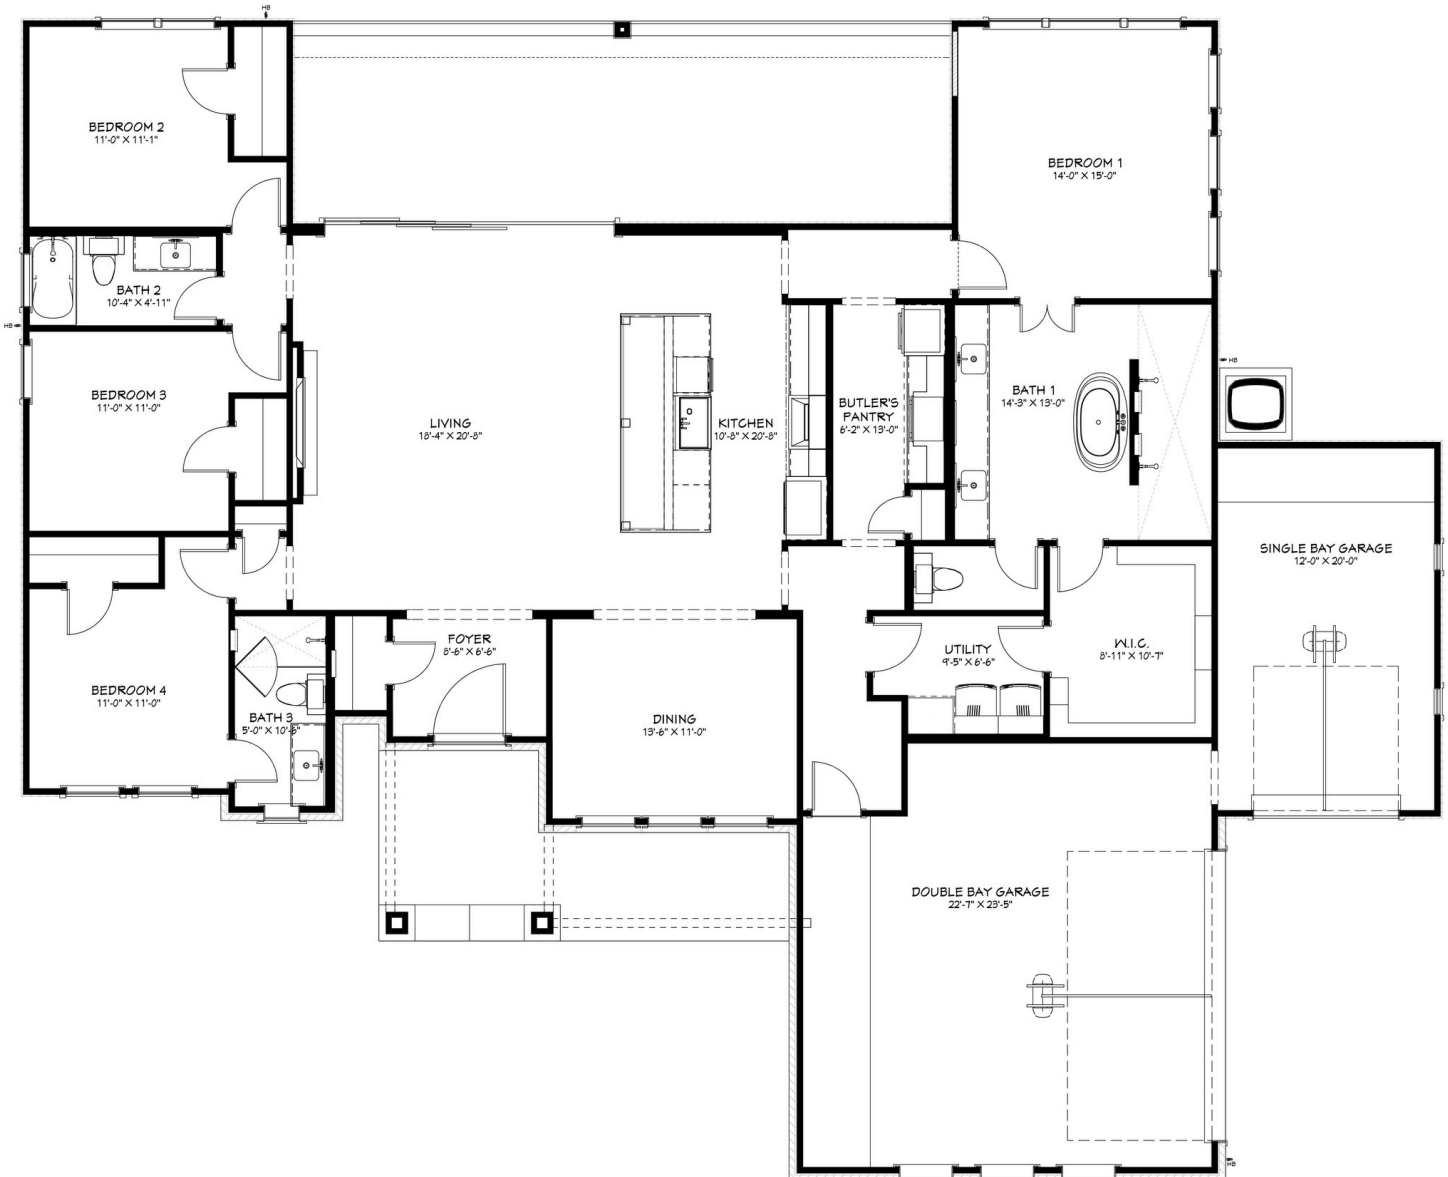

The
Pecos

Elevation A

Elevation B

FLINTROCK
BUILDERS

4 BED | 3 BATH | 2,386 SQ. FT.
3 CAR GARAGE

The Pecos

From the \$719s

4 BED | 3 BATH | 2,386 SQ. FT. | 3 CAR GARAGE

Elevation A, C

The Pecos

From the \$719s

4 BED | 3 BATH | 2,386 SQ. FT. | 3 CAR GARAGE

Elevation B, D

(512) 866-1490

SALES@FLINTROCKBUILDERS.COM

FLINTROCK
BUILDERS