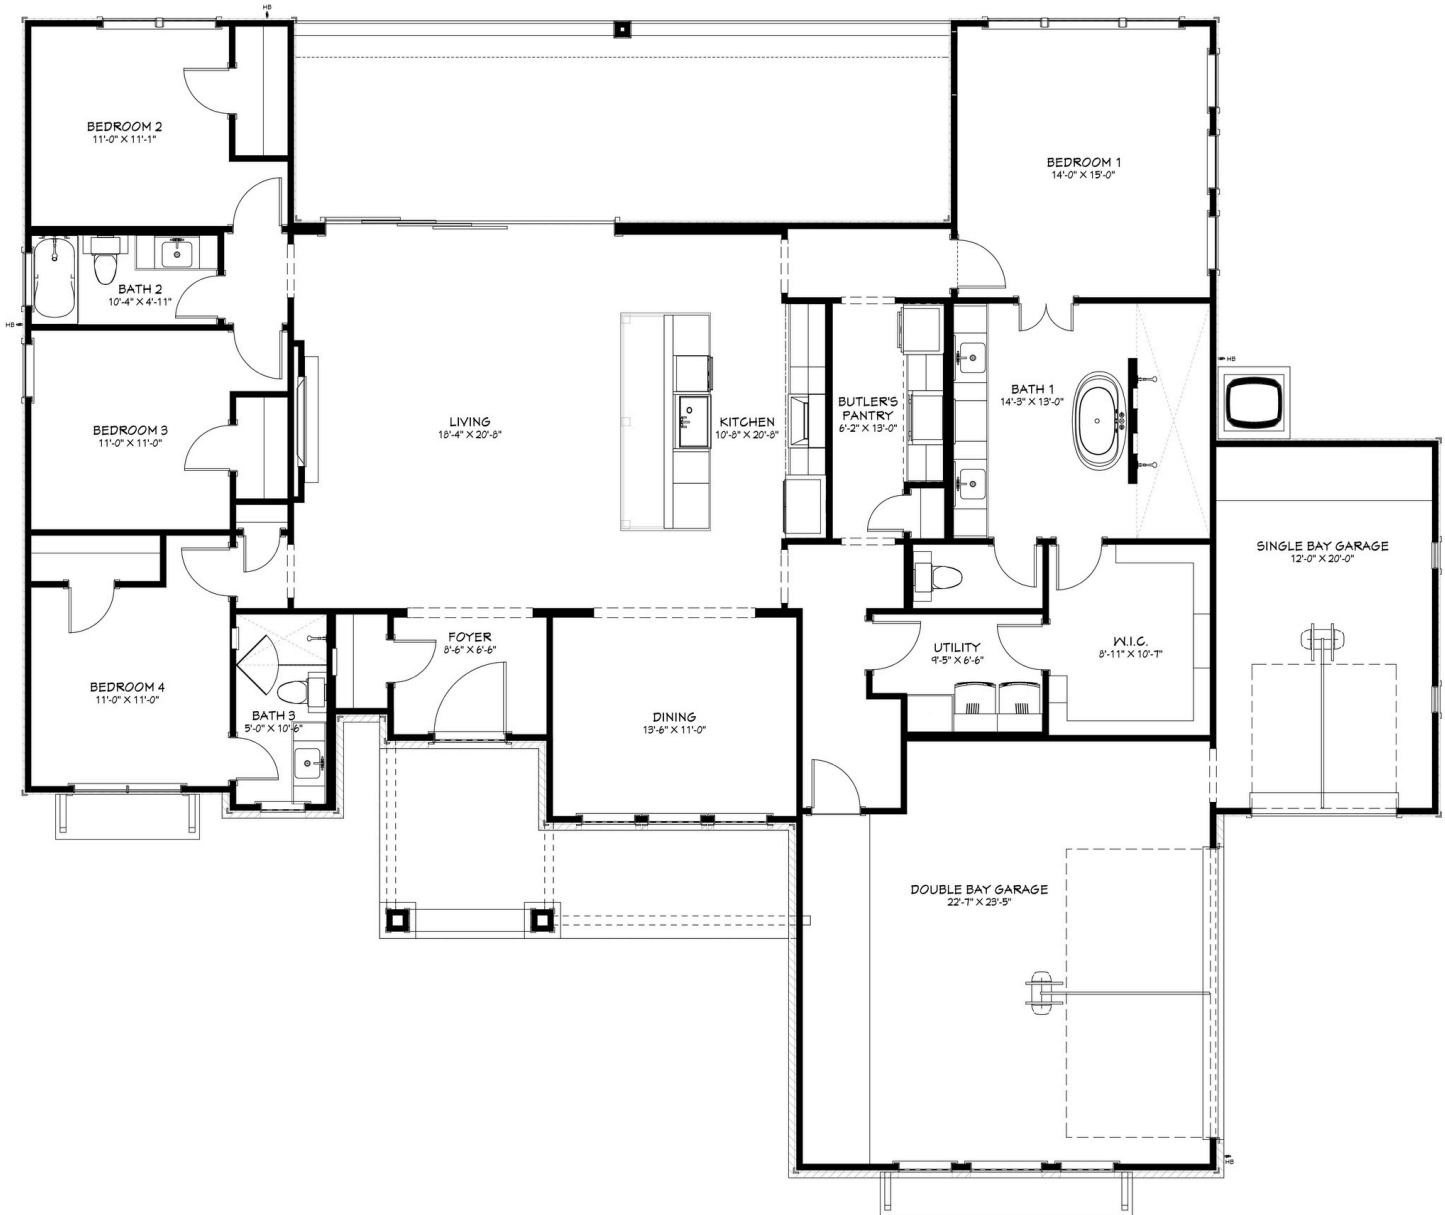

The
Pecos

Elevation A

Elevation B

FLINTROCK
BUILDERS

4 BED | 3 BATH | 2,386 SQ. FT.
3 CAR GARAGE

The Pecos

From the \$719s

4 BED | 3 BATH | 2,386 SQ. FT. | 3 CAR GARAGE

Elevation A, C

The Pecos

From the \$719s

4 BED | 3 BATH | 2,386 SQ. FT. | 3 CAR GARAGE

Elevation B, D