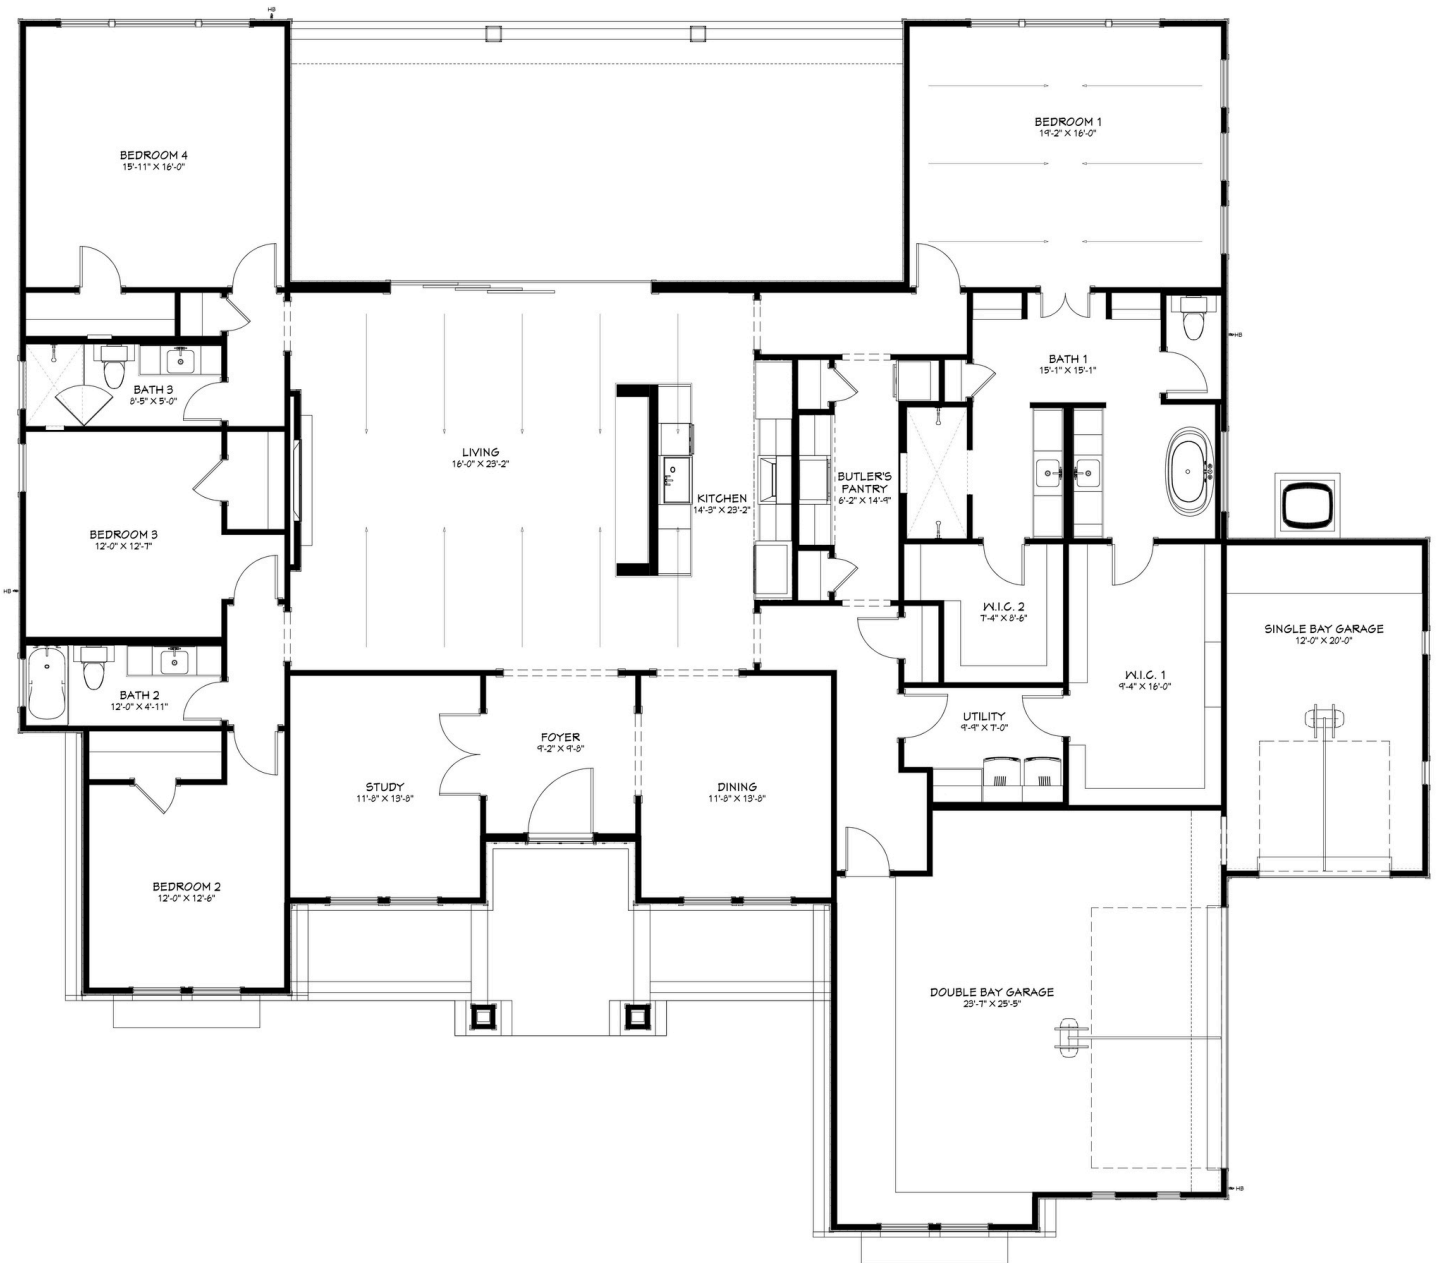

The
Brazos II

Elevation A

Elevation B

FLINTROCK
BUILDERS

4 BED | 3 BATH | 3342 SQ. FT.
3 CAR GARAGE

The Brazos II

From the \$731s

4 BED | 3 BATH | 3,342 SQ. FT. | 3 CAR GARAGE

Elevation A

FLINTROCK
BUILDERS

(512) 960-3792

SALES@FLINTROCKBUILDERS.COM

The Brazos II

From the \$731s

4 BED | 3 BATH | 3,342 SQ. FT. | 3 CAR GARAGE

Elevation B

FLINTROCK
BUILDERS

(512) 960-3792

SALES@FLINTROCKBUILDERS.COM

The Brazos II

From the \$731s

4 BED | 3 BATH | 3,342 SQ. FT. | 3 CAR GARAGE

Elevation C

FLINTROCK
BUILDERS

(512) 960-3792

SALES@FLINTROCKBUILDERS.COM

The Brazos II

From the \$731s

4 BED | 3 BATH | 3,342 SQ. FT. | 3 CAR GARAGE

Elevation D

FLINTROCK
BUILDERS

(512) 960-3792