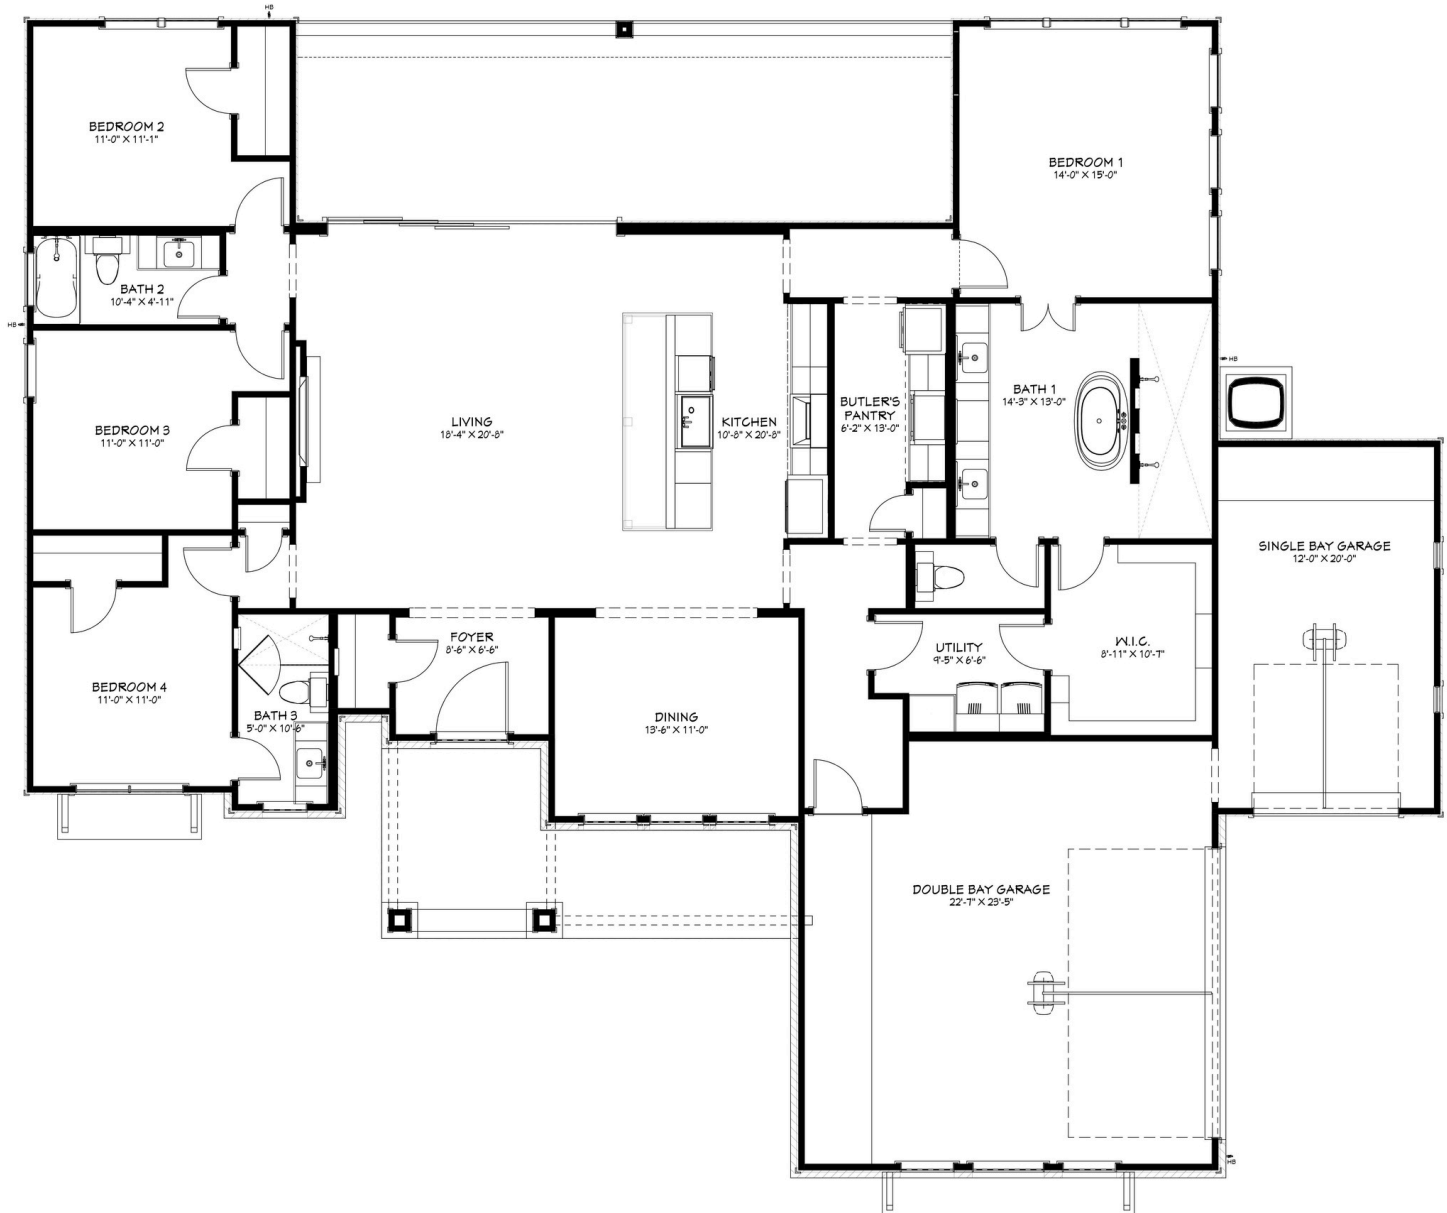

The
Pecos

Elevation A

Elevation B

FLINTROCK
BUILDERS

4 BED | 3 BATH | 2,386 SQ. FT.
3 CAR GARAGE

The Pecos

From the \$601s

4 BED | 3 BATH | 2,386 SQ. FT. | 3 CAR GARAGE

Elevation A, C

FLINTROCK
BUILDERS

(512) 960-3792

SALES@FLINTROCKBUILDERS.COM

The Pecos

From the \$601s

4 BED | 3 BATH | 2,386 SQ. FT. | 3 CAR GARAGE

Elevation B, D