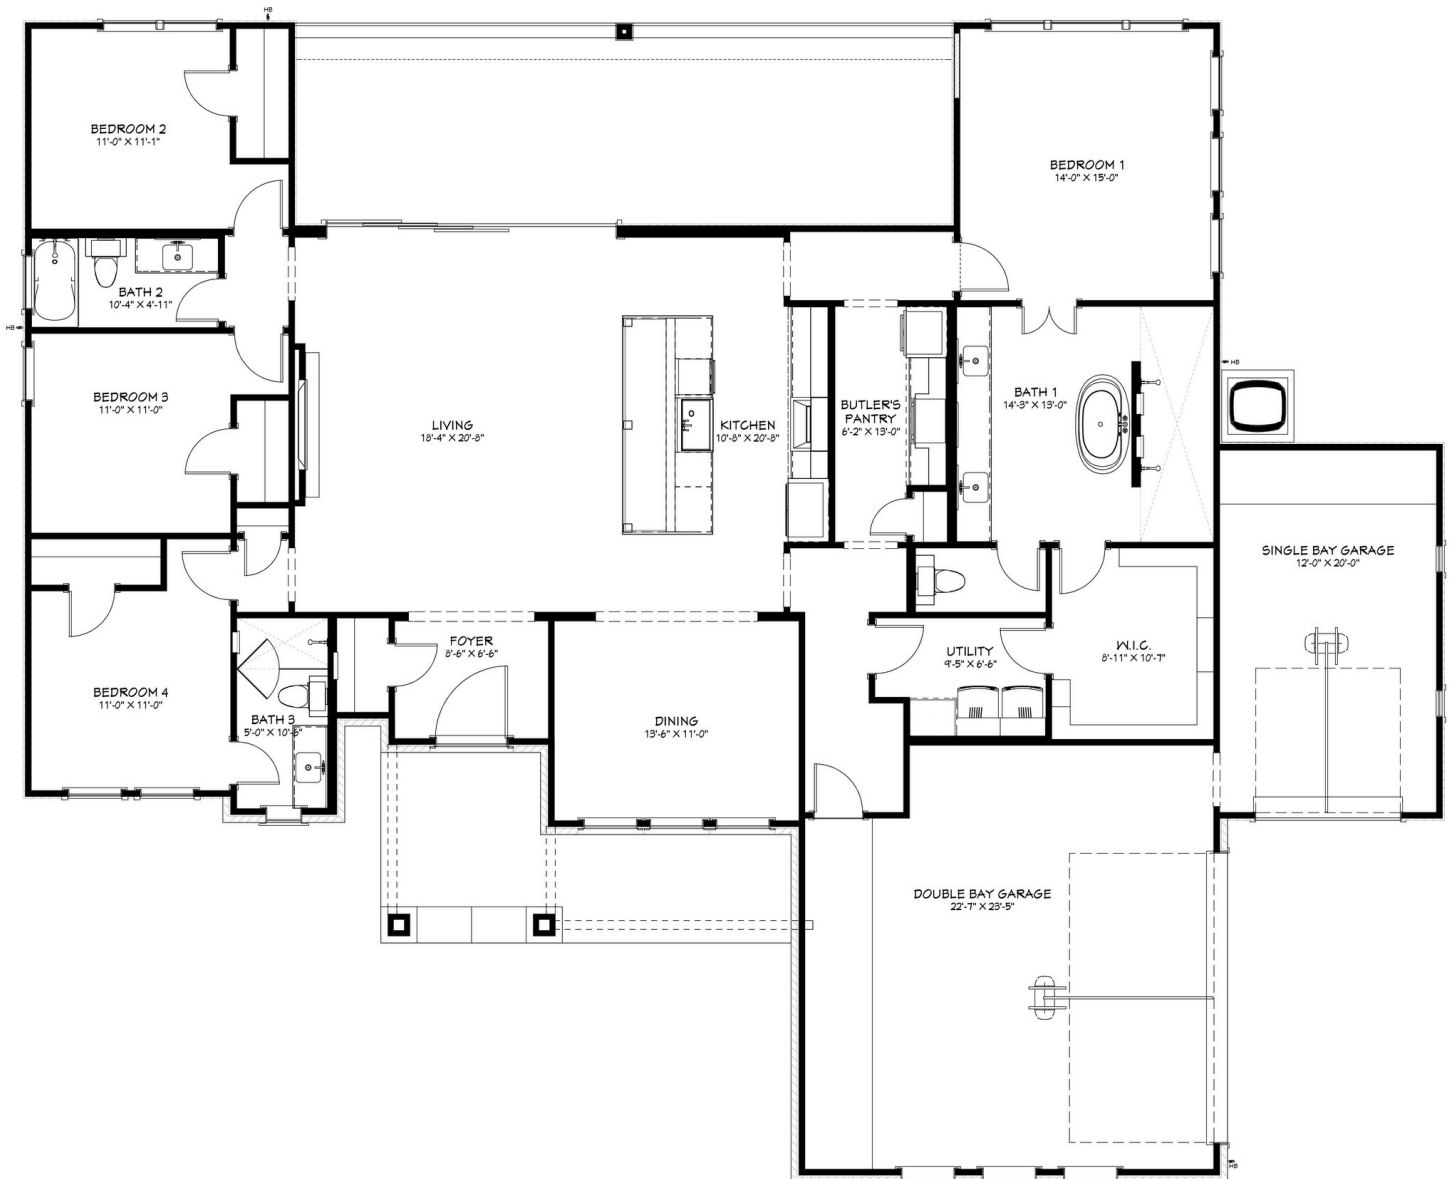

The
Pecos

Elevation A

Elevation B

FLINTROCK
BUILDERS

4 BED | 3 BATH | 2,386 SQ. FT.
3 CAR GARAGE

The Pecos

From the \$601s

4 BED | 3 BATH | 2,386 SQ. FT. | 3 CAR GARAGE

Elevation A, C

FLINTROCK
BUILDERS

(512) 960-3792

SALES@FLINTROCKBUILDERS.COM

The Pecos

From the \$601s

4 BED | 3 BATH | 2,386 SQ. FT. | 3 CAR GARAGE

Elevation B, D