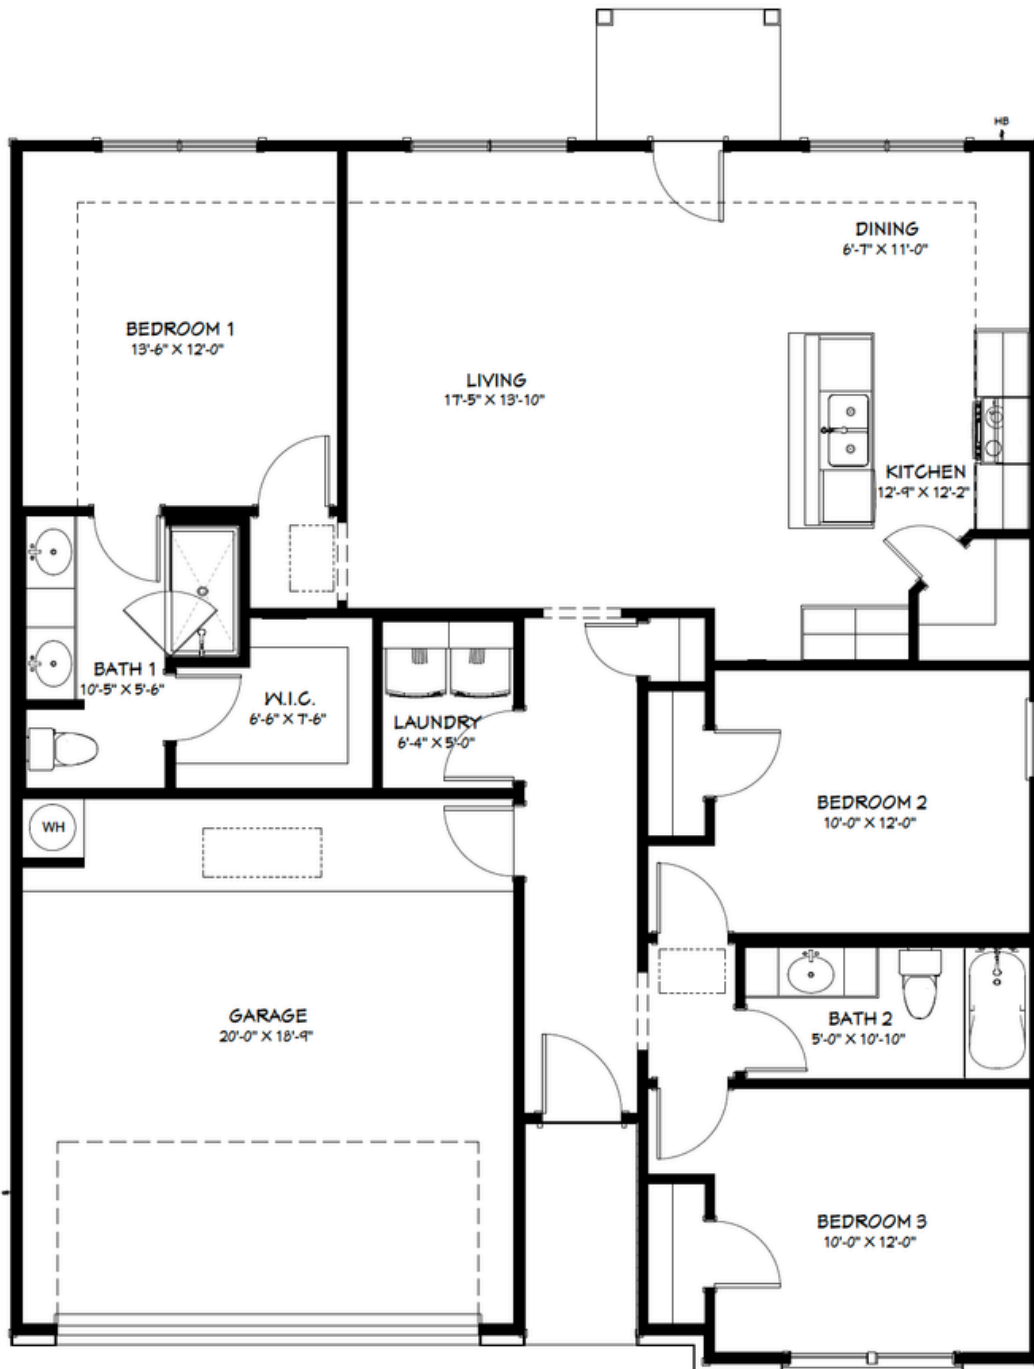

The
Blanco I

Elevation B

Elevation G

Elevation H

FLINTROCK
BUILDERS

3 BED | 2 BATH | 1,360 SQ. FT.
2 CAR GARAGE

The
Blanco I

Elevation I

Elevation J

Elevation K

FLINTROCK
BUILDERS

3 BED | 2 BATH | 1,360 SQ. FT.
2 CAR GARAGE

The Blanco I

From the \$250s

3 BED | 2 BATH | 1,360 SQ. FT. | 2 CAR GARAGE

Elevation B, G, H, I, J, K