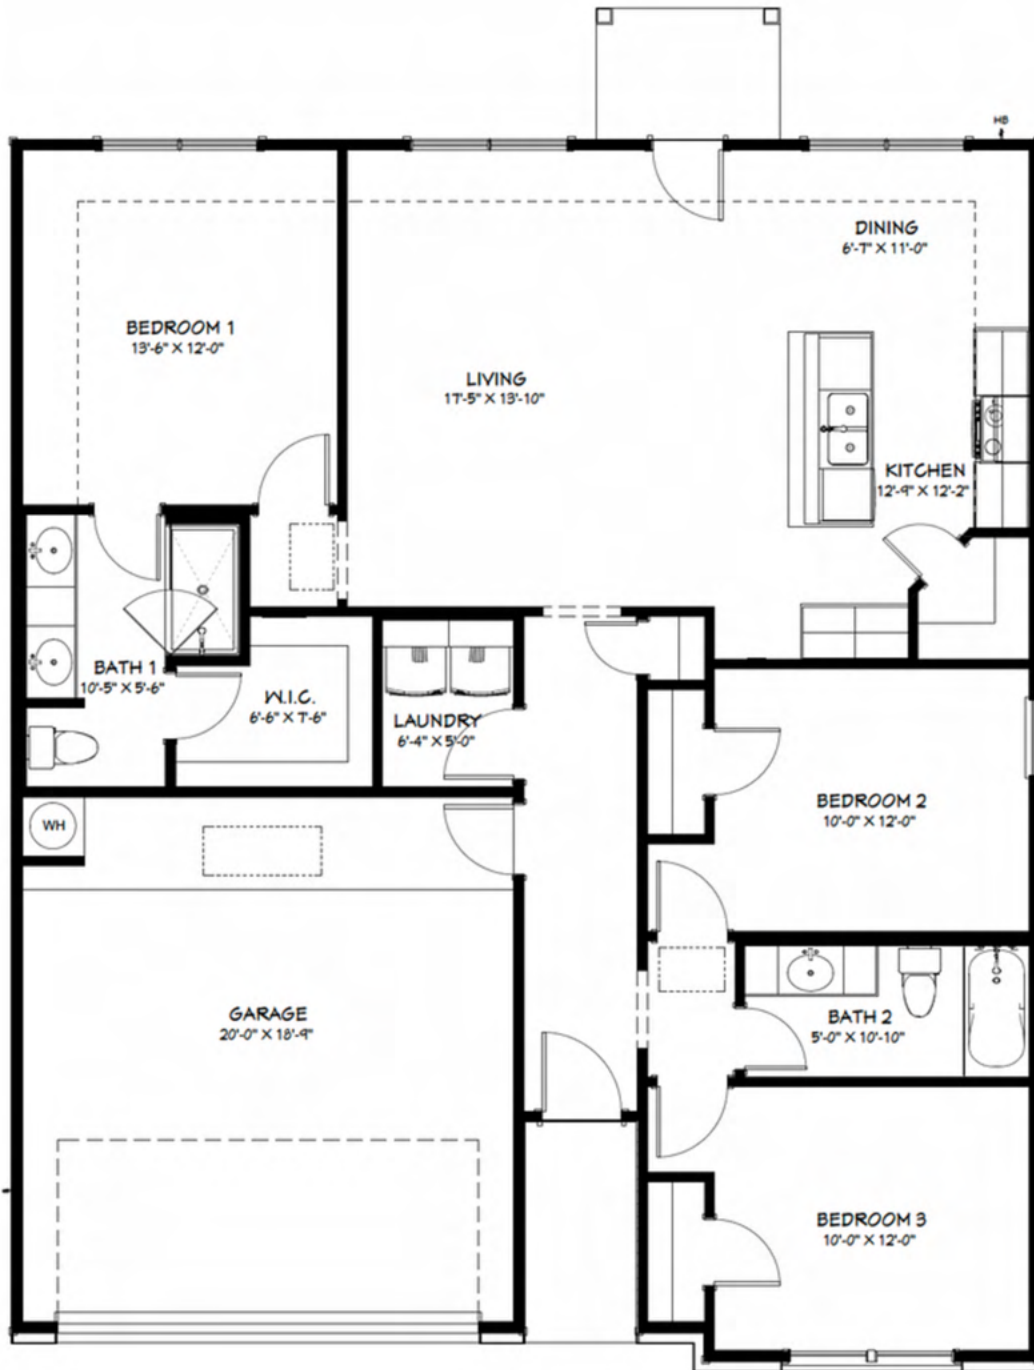

The Blanco

Elevation A

Elevation B

Elevation C

FLINTROCK
BUILDERS

3 BED | 2 BATH | 1,360 SQ. FT.
2 CAR GARAGE

The Blanco

Elevation D

Elevation E

Elevation F

FLINTROCK
BUILDERS

3 BED | 2 BATH | 1,360 SQ. FT.
2 CAR GARAGE

The
Blanco

Elevation G

Elevation H

Elevation I

FLINTROCK
BUILDERS

3 BED | 2 BATH | 1,360 SQ. FT.
2 CAR GARAGE

The Blanco

3 BED | 2 BATH | 1,360 SQ. FT. | 2 CAR GARAGE

FLINTROCK
BUILDERS

(254) 217-8717

SALES@FLINTROCKBUILDERS.COM