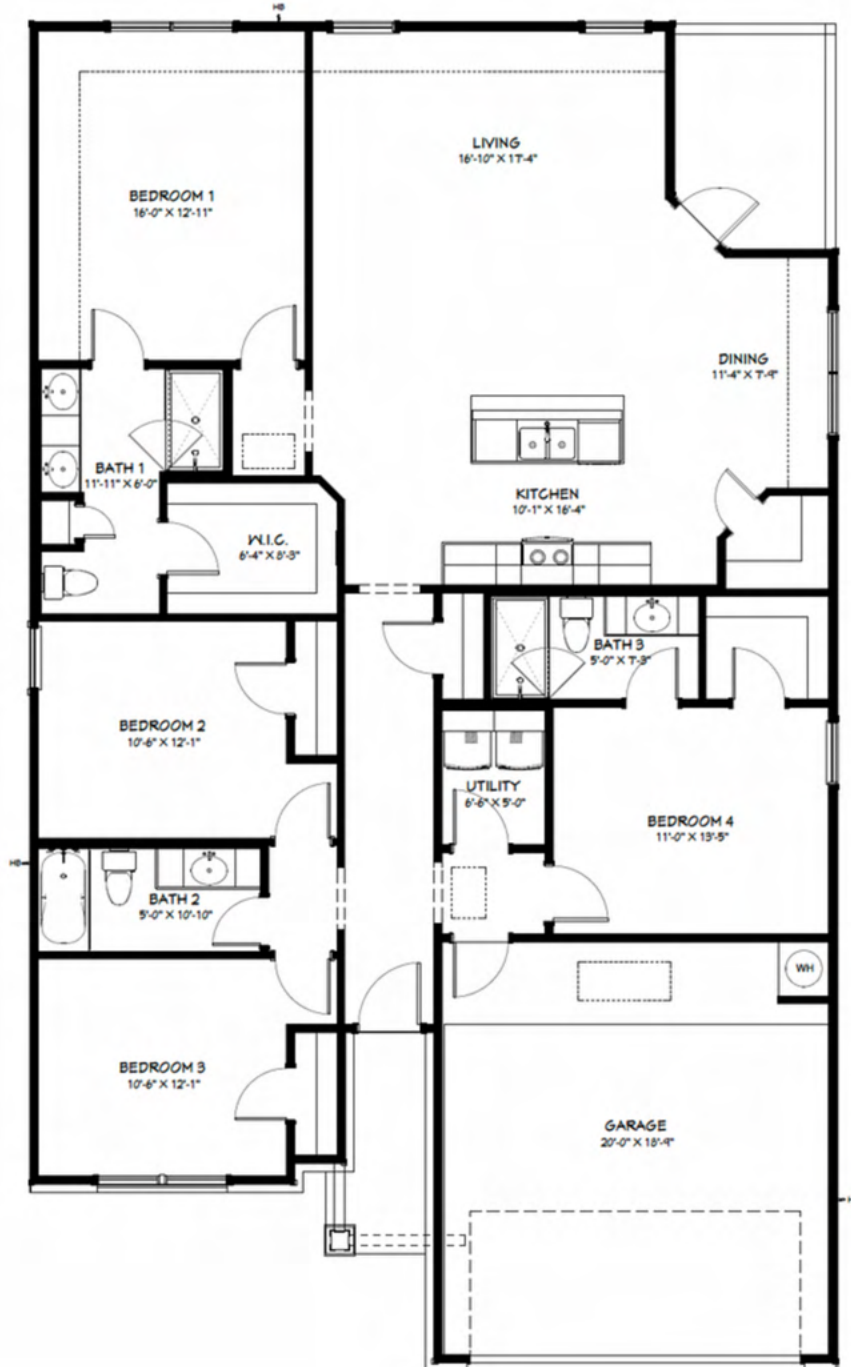

The
Lampasas

Elevation A

Elevation B

Elevation C

FLINTROCK
BUILDERS

4 BED | 3 BATH | 1,854 SQ. FT.
2 CAR GARAGE

The
Lampasas

Elevation D

Elevation E

Elevation F

FLINTROCK
BUILDERS

4 BED | 3 BATH | 1,854 SQ. FT.
2 CAR GARAGE

The
Lampasas

Elevation G

Elevation H

Elevation I

FLINTROCK
BUILDERS

4 BED | 3 BATH | 1,854 SQ. FT.
2 CAR GARAGE

The Lampasas

4 BED | 3 BATH | 1,854 SQ. FT. | 2 CAR GARAGE

The
Lampasas

Elevation E

Elevation F

FLINTROCK
BUILDERS

4 BED | 3 BATH | 1,854 SQ. FT.
2 CAR GARAGE