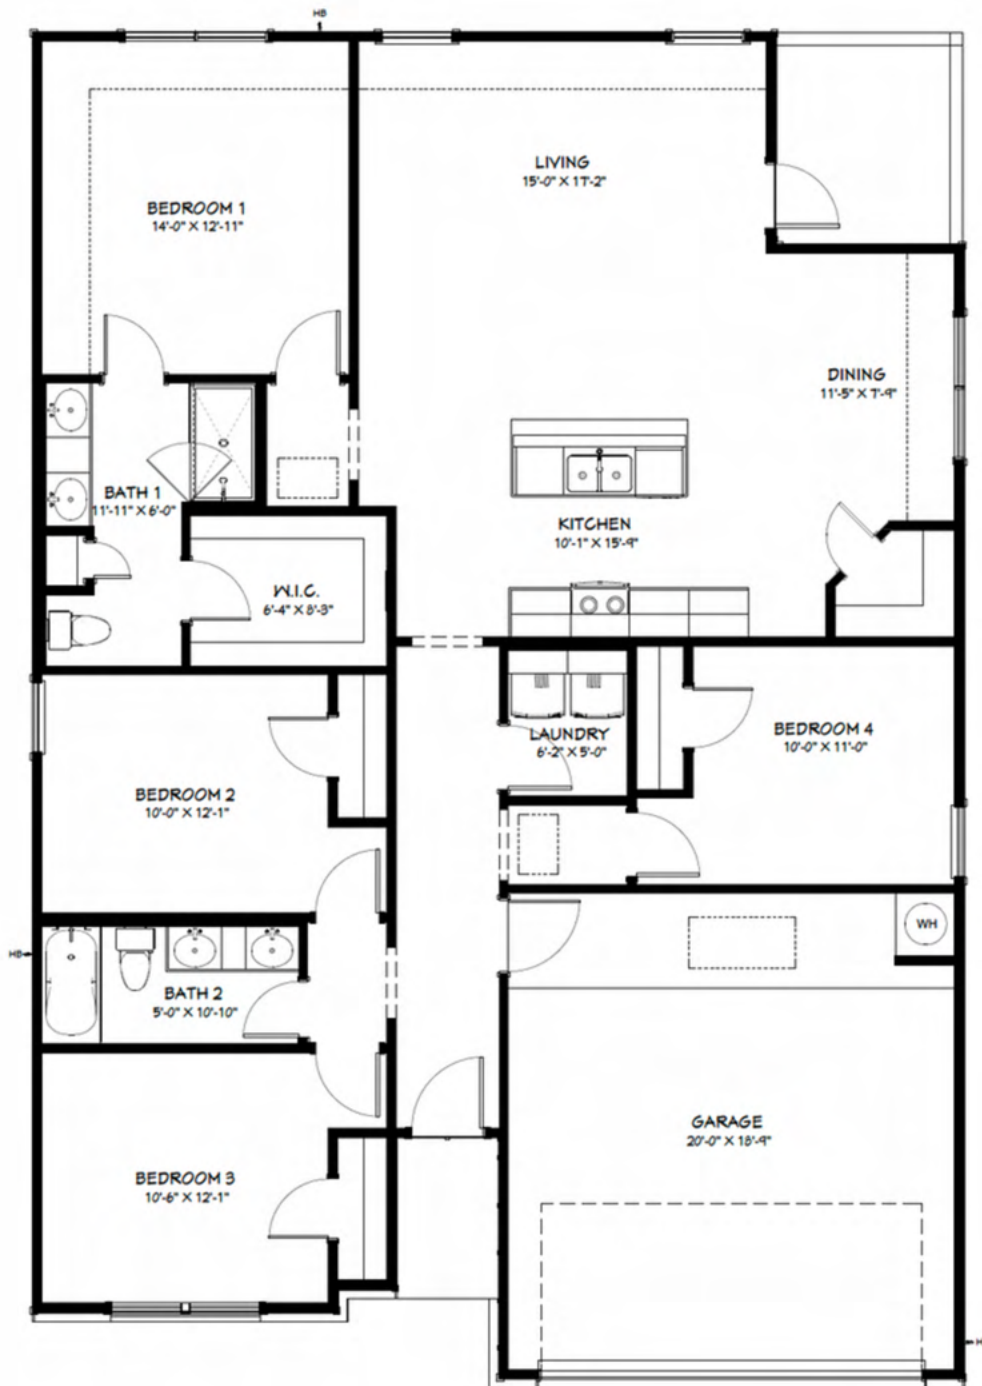

The Medina

Elevation A

Elevation B

Elevation C

FLINTROCK
BUILDERS

4 BED | 2 BATH | 1,657 SQ. FT.
2 CAR GARAGE

The
Medina

Elevation D

Elevation E

Elevation F

FLINTROCK
BUILDERS

4 BED | 2 BATH | 1,657 SQ. FT.
2 CAR GARAGE

The
Medina

Elevation G

Elevation H

Elevation I

FLINTROCK
BUILDERS

4 BED | 2 BATH | 1,657 SQ. FT.
2 CAR GARAGE

The Medina

4 BED | 2 BATH | 1,657 SQ. FT. | 2 CAR GARAGE

The
Medina

Elevation A

Elevation B

FLINTROCK
BUILDERS

4 BED | 2 BATH | 1,657 SQ. FT.
2 CAR GARAGE