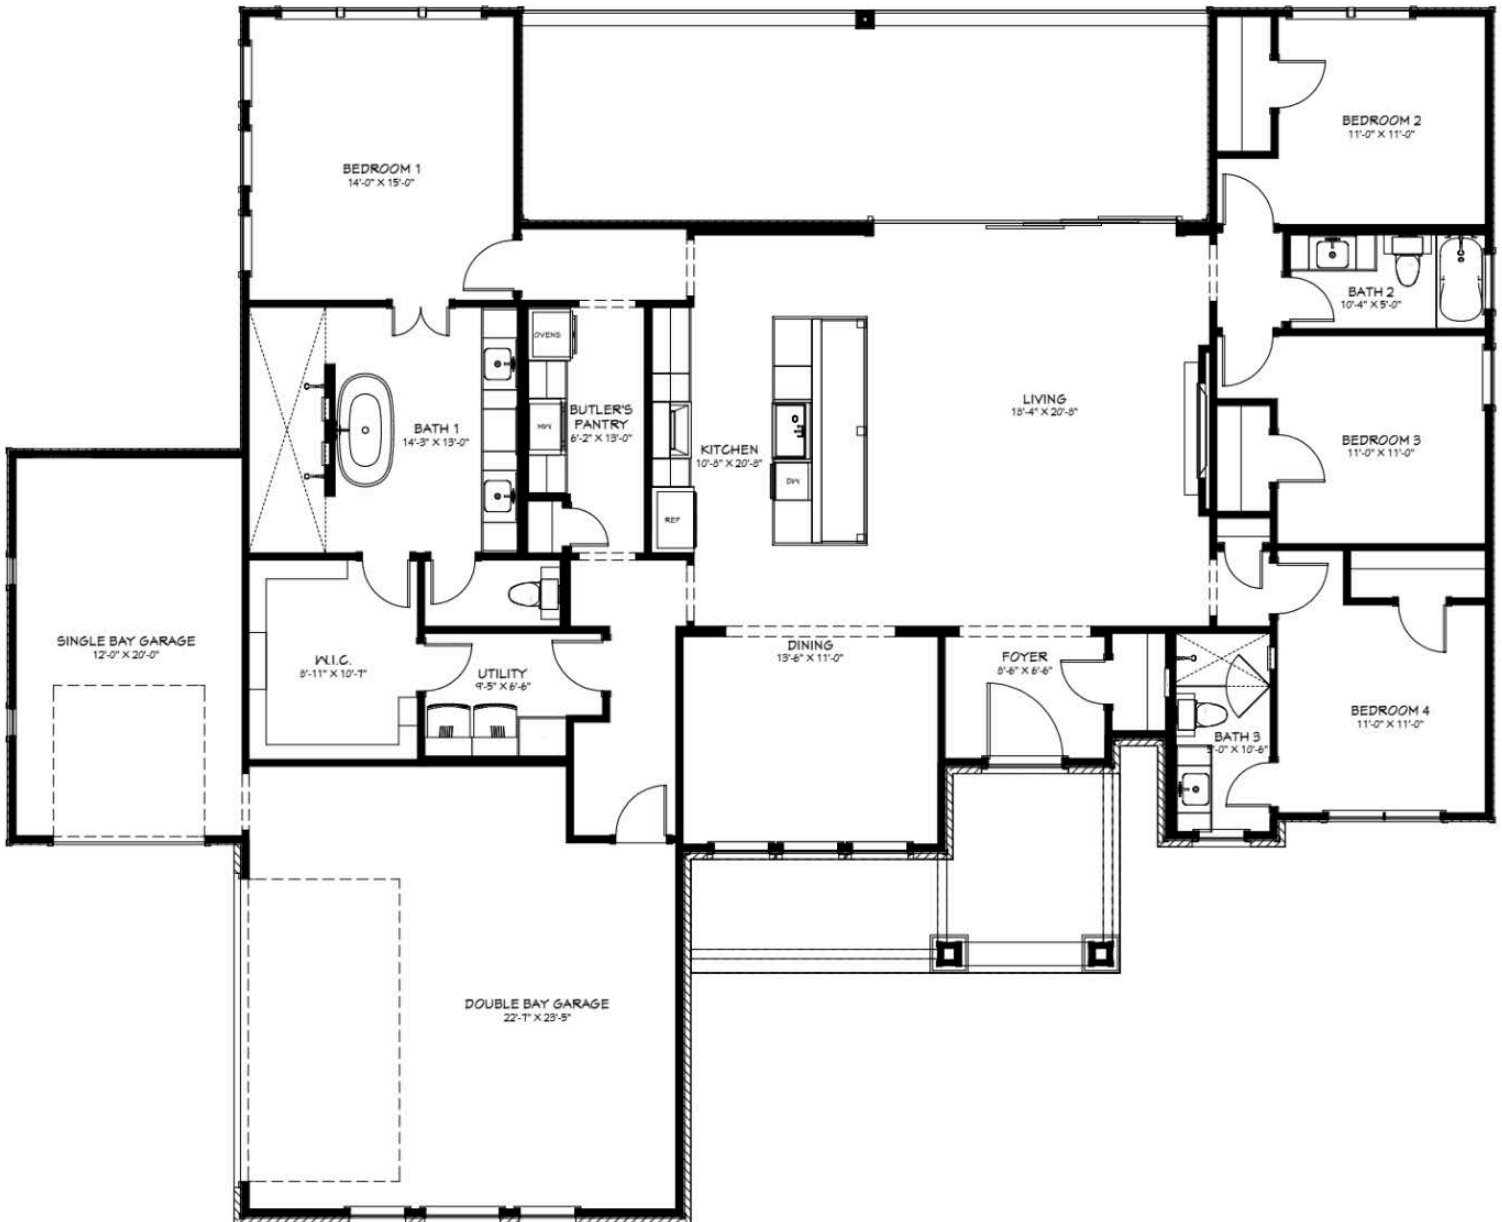

The  
Pecos

Elevation A

Elevation B

**FLINTROCK**  
BUILDERS

4 BED | 3 BATH | 2,386 SQ. FT.  
3 CAR GARAGE

# The Pecos

From the \$610s

4 BED | 3 BATH | 2,386 SQ. FT. | 3 CAR GARAGE

Elevation C, D

# The Pecos

From the \$610s

4 BED | 3 BATH | 2,386 SQ. FT. | 3 CAR GARAGE

Elevation B, D