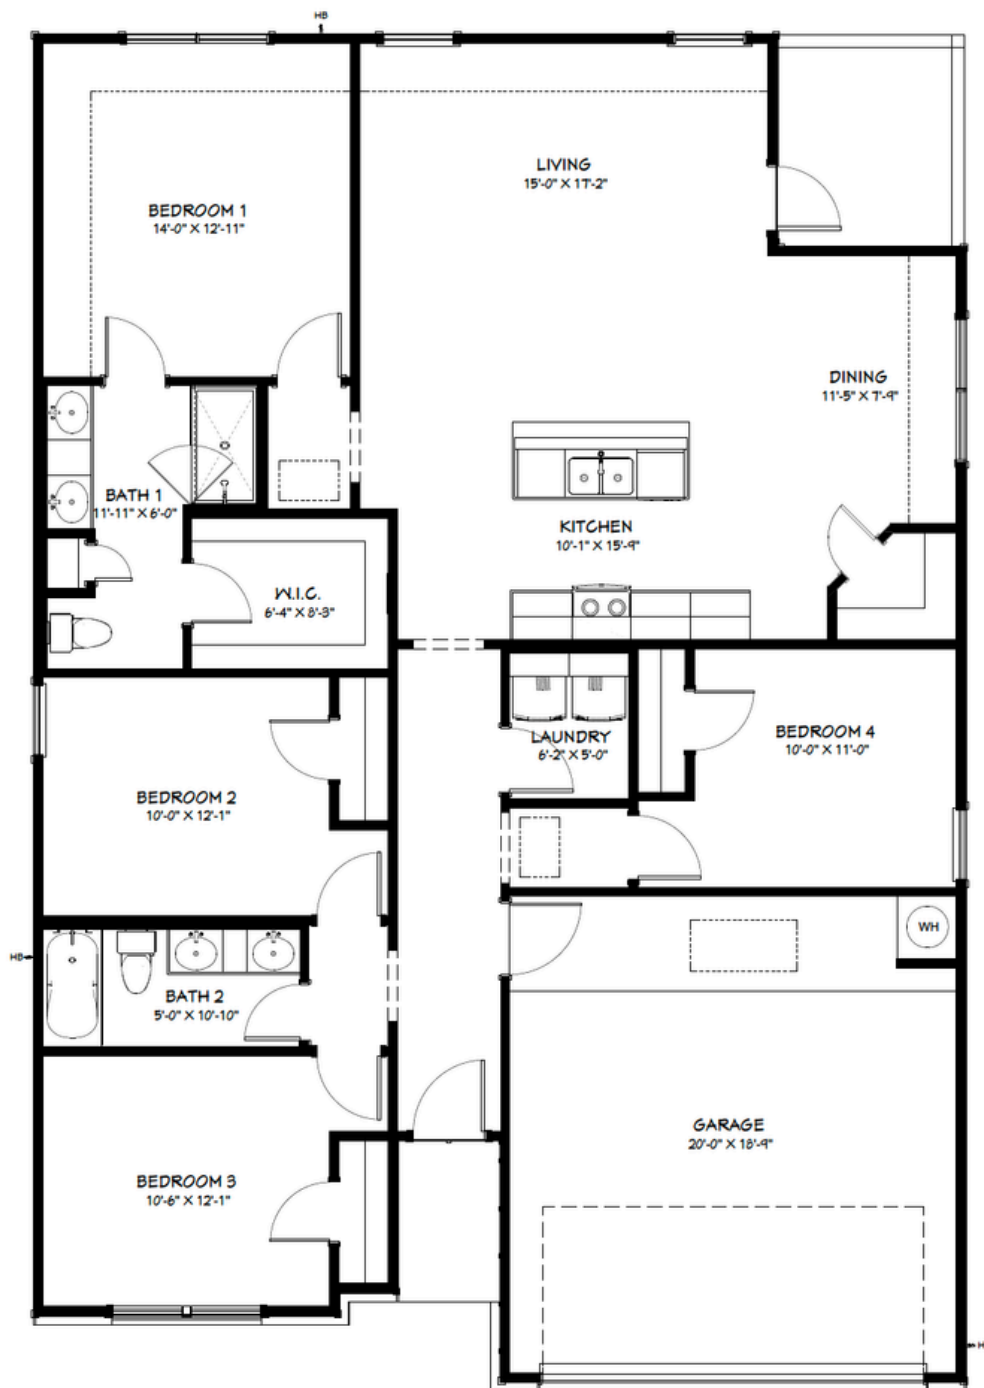

The
Medina I

Elevation B

Elevation G

Elevation H

FLINTROCK
BUILDERS

4 BED | 2 BATH | 1,657-1,666 SQ. FT.
2 CAR GARAGE

The
Medina I

Elevation I

Elevation J

Elevation K

FLINTROCK
BUILDERS

4 BED | 2 BATH | 1,657-1,666 SQ. FT.
2 CAR GARAGE

The Medina I

From the \$287s

Elevations B, G, H, I, J, K

4 BED | 2 BATH | 1,657-1,666 SQ. FT. | 2 CAR GARAGE