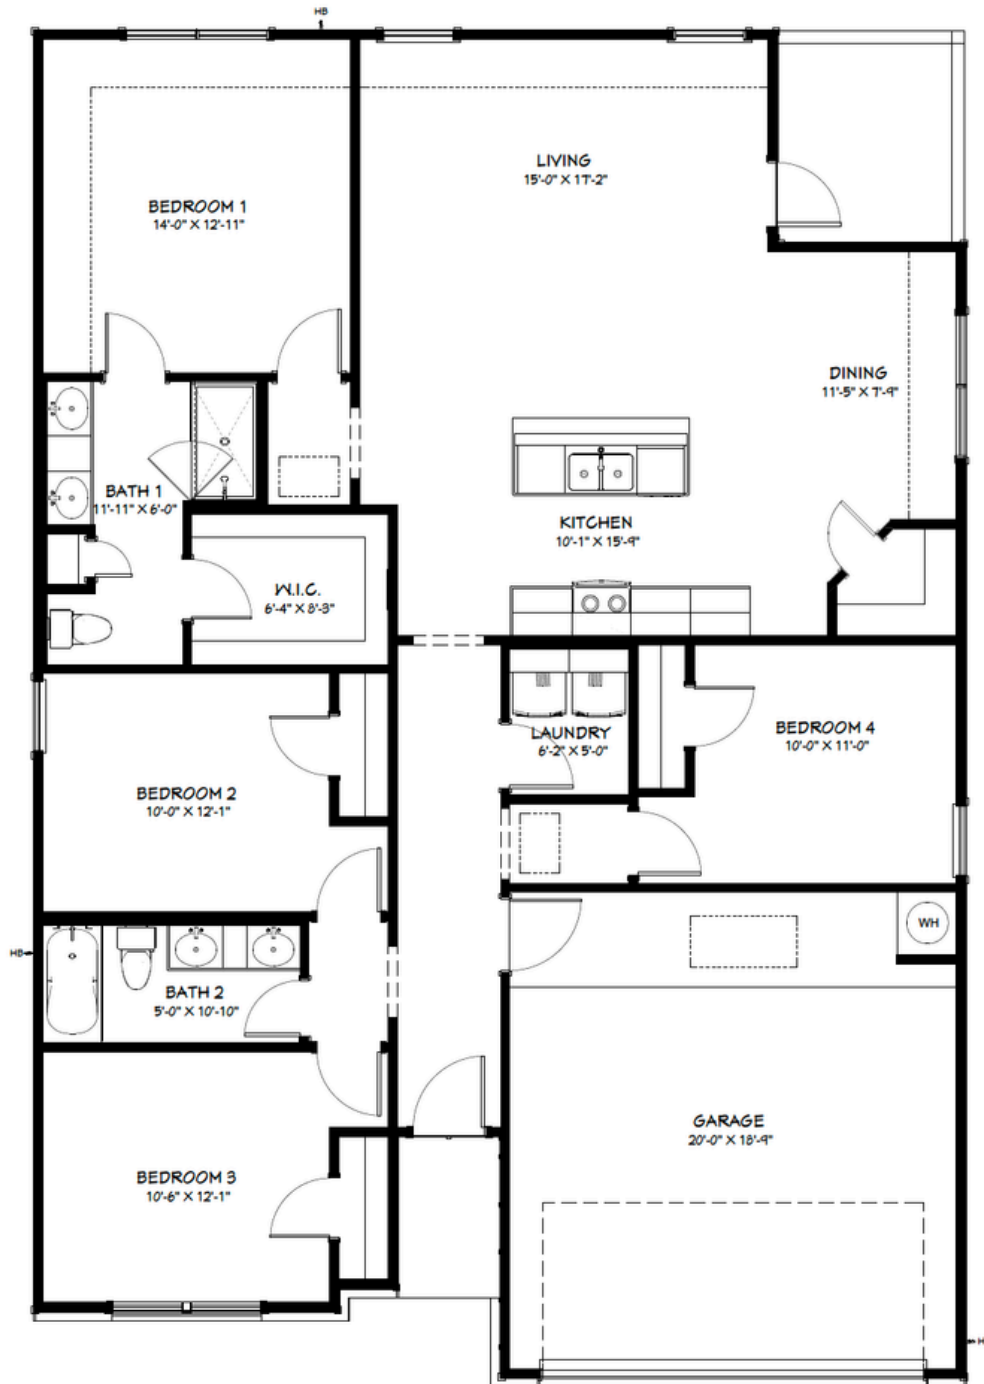

The
Blanco I

Elevation B

Elevation G

Elevation H

FLINTROCK
BUILDERS

3 BED | 2 BATH | 1,360 SQ. FT.
2 CAR GARAGE

The
Blanco I

Elevation I

The
Medina I

Elevation B

Elevation G

Elevation H

FLINTROCK
BUILDERS

4 BED | 2 BATH | 1,657-1,666 SQ. FT.
2 CAR GARAGE

The
Medina I

Elevation I

Elevation J

Elevation K

FLINTROCK
BUILDERS

4 BED | 2 BATH | 1,657-1,666 SQ. FT.
2 CAR GARAGE

The Medina I

From the \$287s

Elevations B, G, H, I, J, K

4 BED | 2 BATH | 1,657-1,666 SQ. FT. | 2 CAR GARAGE

FLINTROCK
BUILDERS

(254) 321-2096

SALES@FLINTROCKBUILDERS.COM

The
Lampasas I

Elevation B

Elevation G

Elevation H

FLINTROCK
BUILDERS