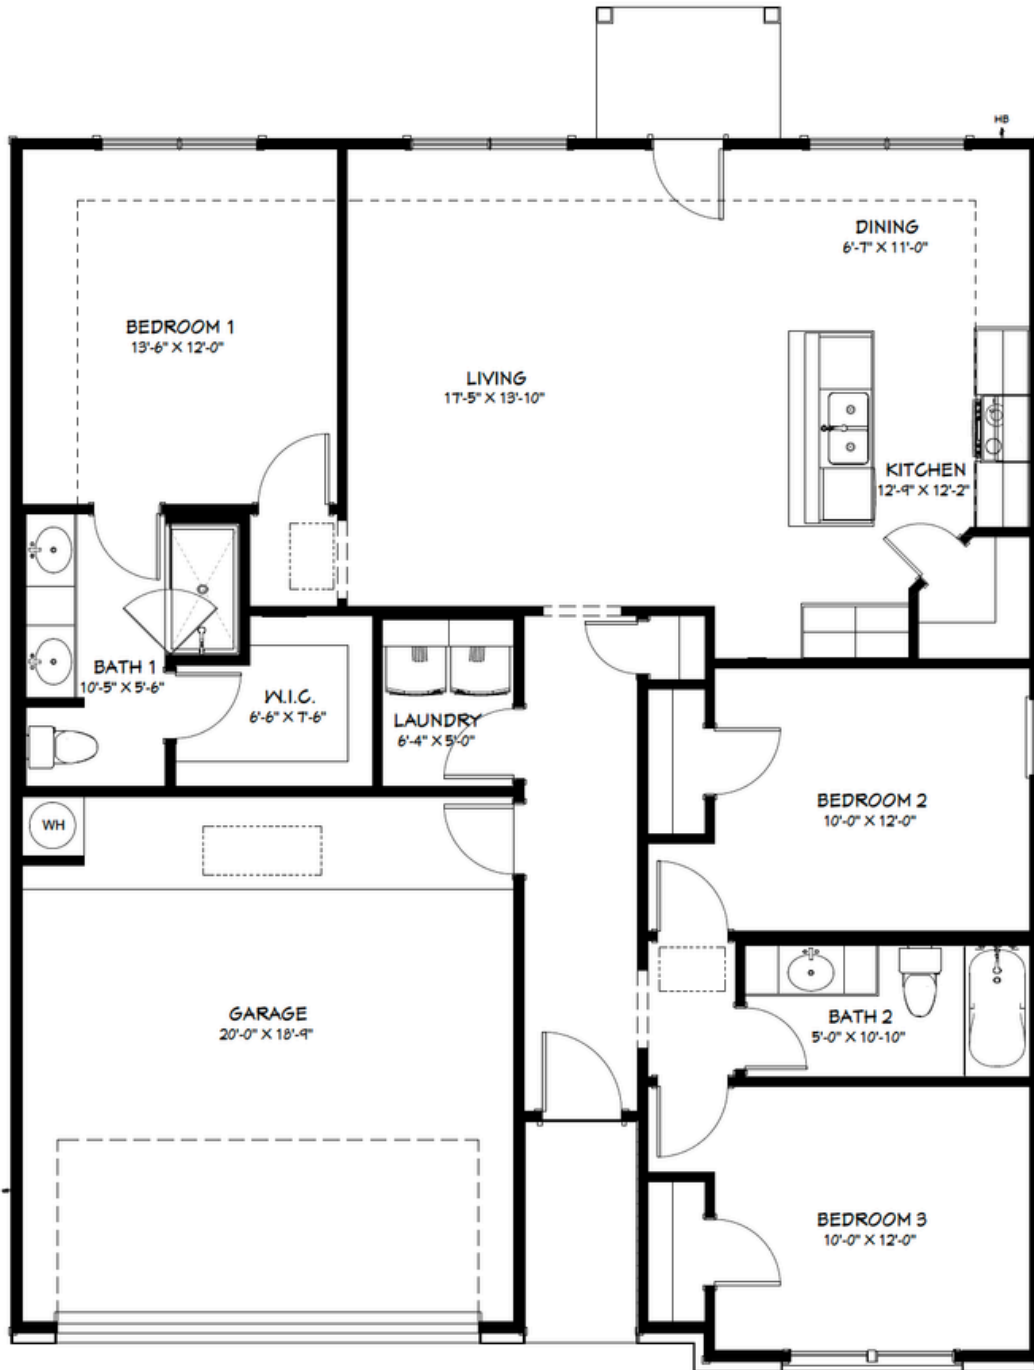

The
Blanco I

Elevation B

Elevation G

Elevation H

FLINTROCK
BUILDERS

3 BED | 2 BATH | 1,360 SQ. FT.
2 CAR GARAGE

The
Blanco I

Elevation I

Elevation J

Elevation K

FLINTROCK
BUILDERS

3 BED | 2 BATH | 1,360 SQ. FT.
2 CAR GARAGE

The Blanco I

From the \$260s

Elevations B, G, H, I, J, K

3 BED | 2 BATH | 1,360 SQ. FT. | 2 CAR GARAGE

The
Medina I

Elevation B

Elevation G

Elevation H

FLINTROCK
BUILDERS

4 BED | 2 BATH | 1,657-1,666 SQ. FT.
2 CAR GARAGE

The
Medina I

Elevation I