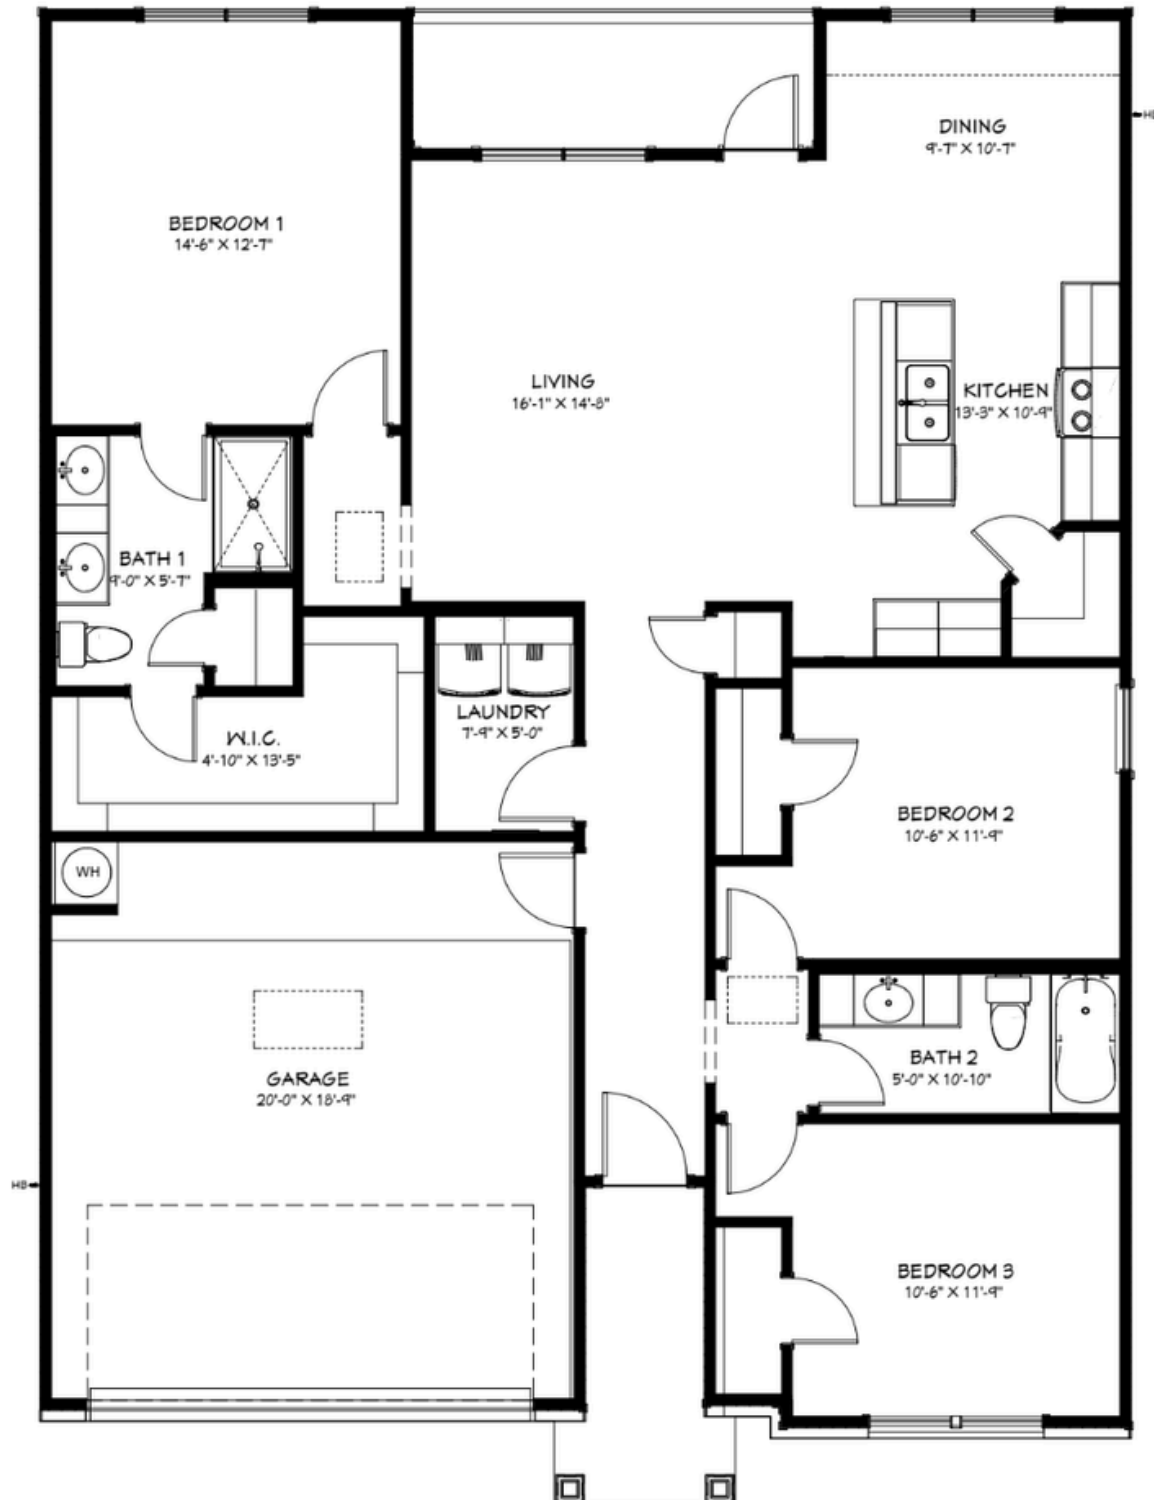

The Trinity I

From the $271s

Elevations B, G, H, I, J, K

3 BED | 2 BATH | 1,469-1,473 SQ. FT. | 2 CAR GARAGE

FLINTROCK
BUILDERS

(254) 321-2096

SALES@FLINTROCKBUILDERS.COM