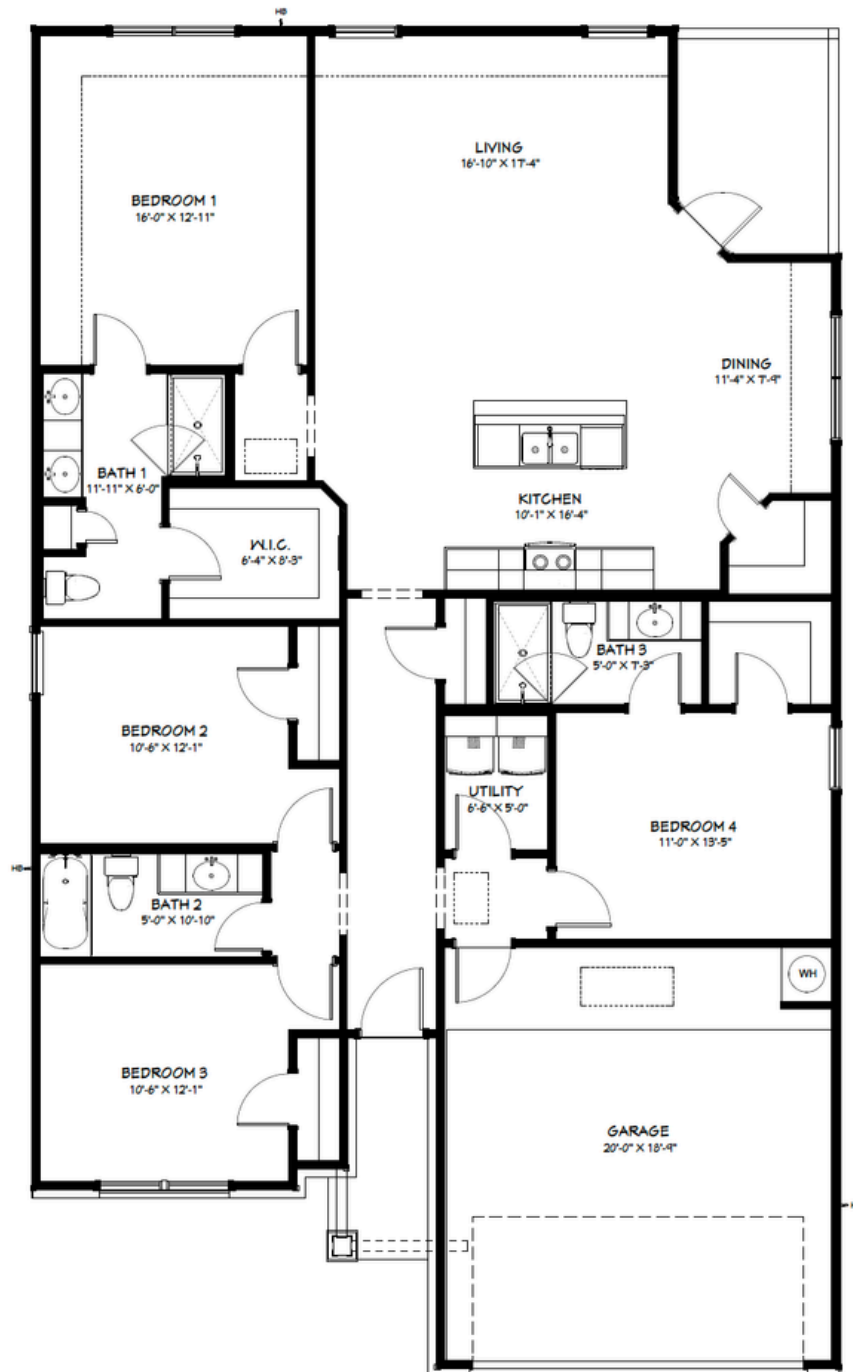

The
Blanco I

Elevation B

Elevation G

Elevation H

FLINTROCK
BUILDERS

3 BED | 2 BATH | 1,360 SQ. FT.
2 CAR GARAGE

The
Blanco I

Elevation I

FLINTROCK
BUILDERS

(254) 321-2096

SALES@FLINTROCKBUILDERS.COM

The
Lampasas I

Elevation B

Elevation G

Elevation H

FLINTROCK
BUILDERS

4 BED | 3 BATH | 1,854-1,863 SQ. FT.
2 CAR GARAGE

The
Lampasas I

Elevation I

Elevation J

Elevation K

FLINTROCK
BUILDERS

4 BED | 3 BATH | 1,854-1,863 SQ. FT.
2 CAR GARAGE

The Lampasas I

From the \$307s

Elevations B, G, H, I, J, K

4 BED | 3 BATH | 1,854-1,863 SQ. FT. | 2 CAR GARAGE

The
Trinity I

Elevation B

Elevation G

Elevation H

FLINTROCK
BUILDERS