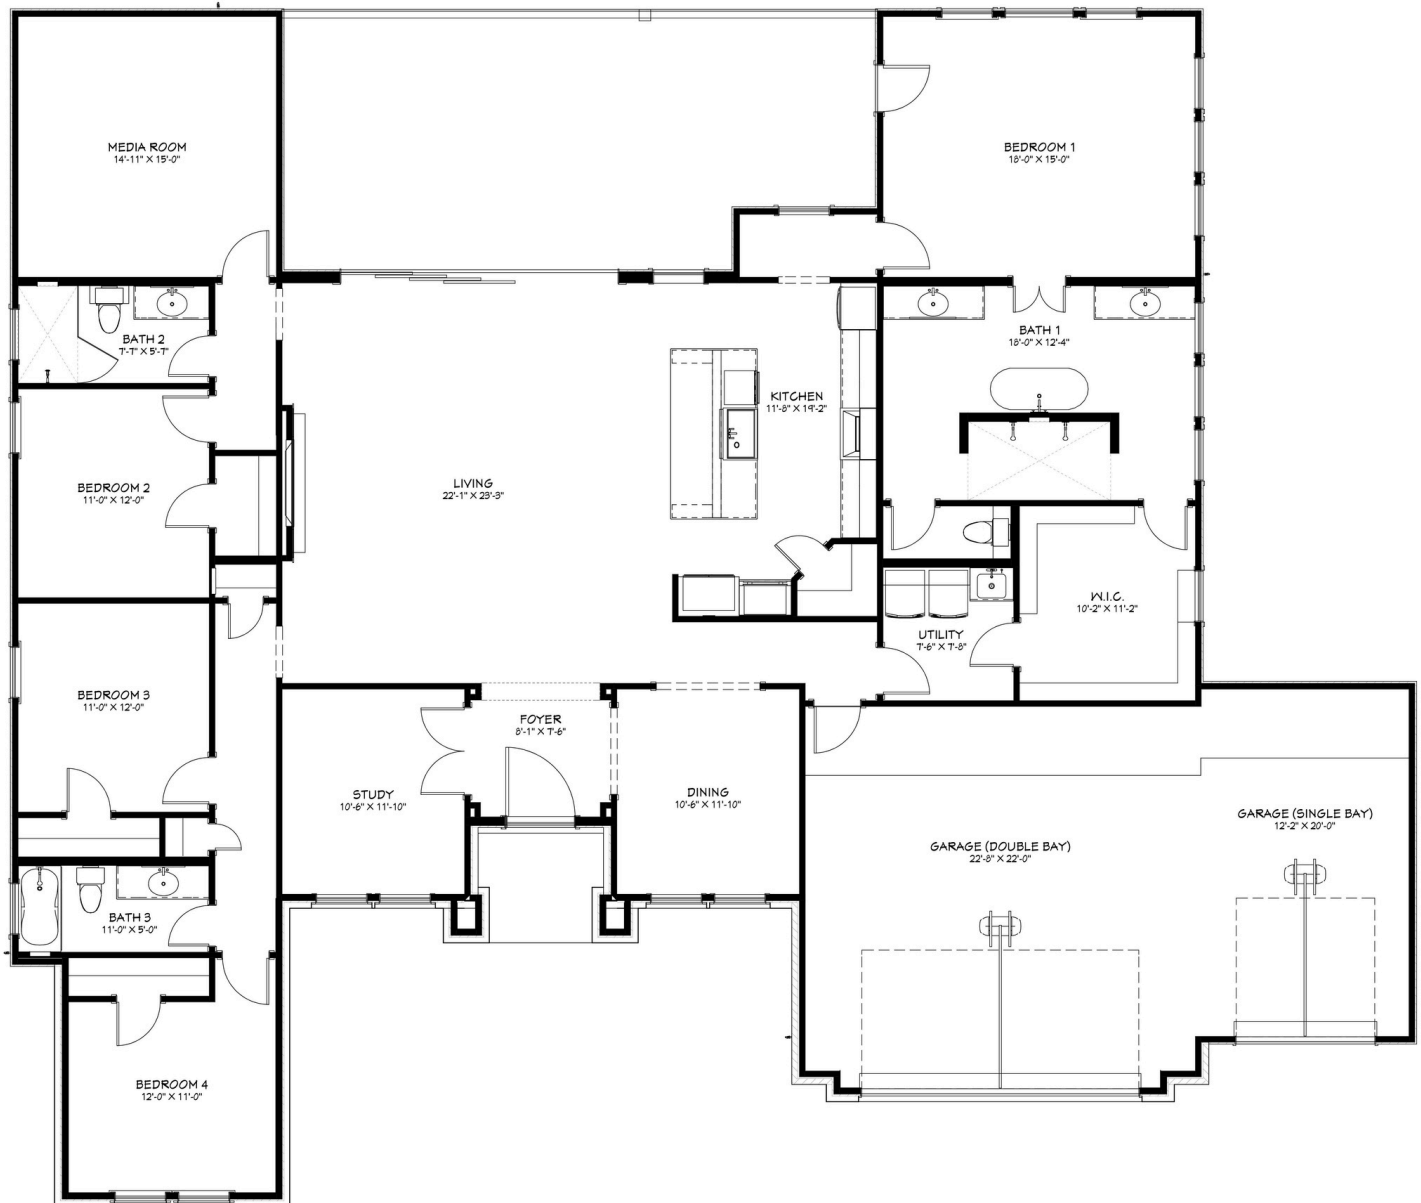

The Concho

From the \$550s

4 BED | 3 BATH | 2,540 SQ. FT. | 3 CAR GARAGE

Elevation A, B

The Frio

Elevation B

FLINTROCK

BUILDERS

4 BED | 3 BATH | 3,000 SQ. FT.
3 CAR GARAGE

The Frio

Elevation A

Elevation B

FLINTROCK

BUILDERS

4 BED | 3 BATH | 3,000 SQ. FT.
3 CAR GARAGE

EQUAL HOUSING
OPPORTUNITY

The Frio

From the \$625s

4 BED | 3 BATH | 3,000 SQ. FT. | 3 CAR GARAGE

Elevation A, B

(254) 272-5358

SALES@FLINTROCKBUILDERS.COM

FLINTROCK
BUILDERS

The
Llano

Elevation A

Elevation B

FLINTROCK
BUILDERS

4 BED | 2.5 BATH | 2,322 SQ. FT.
3 CAR GARAGE

The Llano

From the \$509s

4 BED | 2.5 BATH | 2,322 SQ. FT. | 3 CAR GARAGE

Elevation A, B