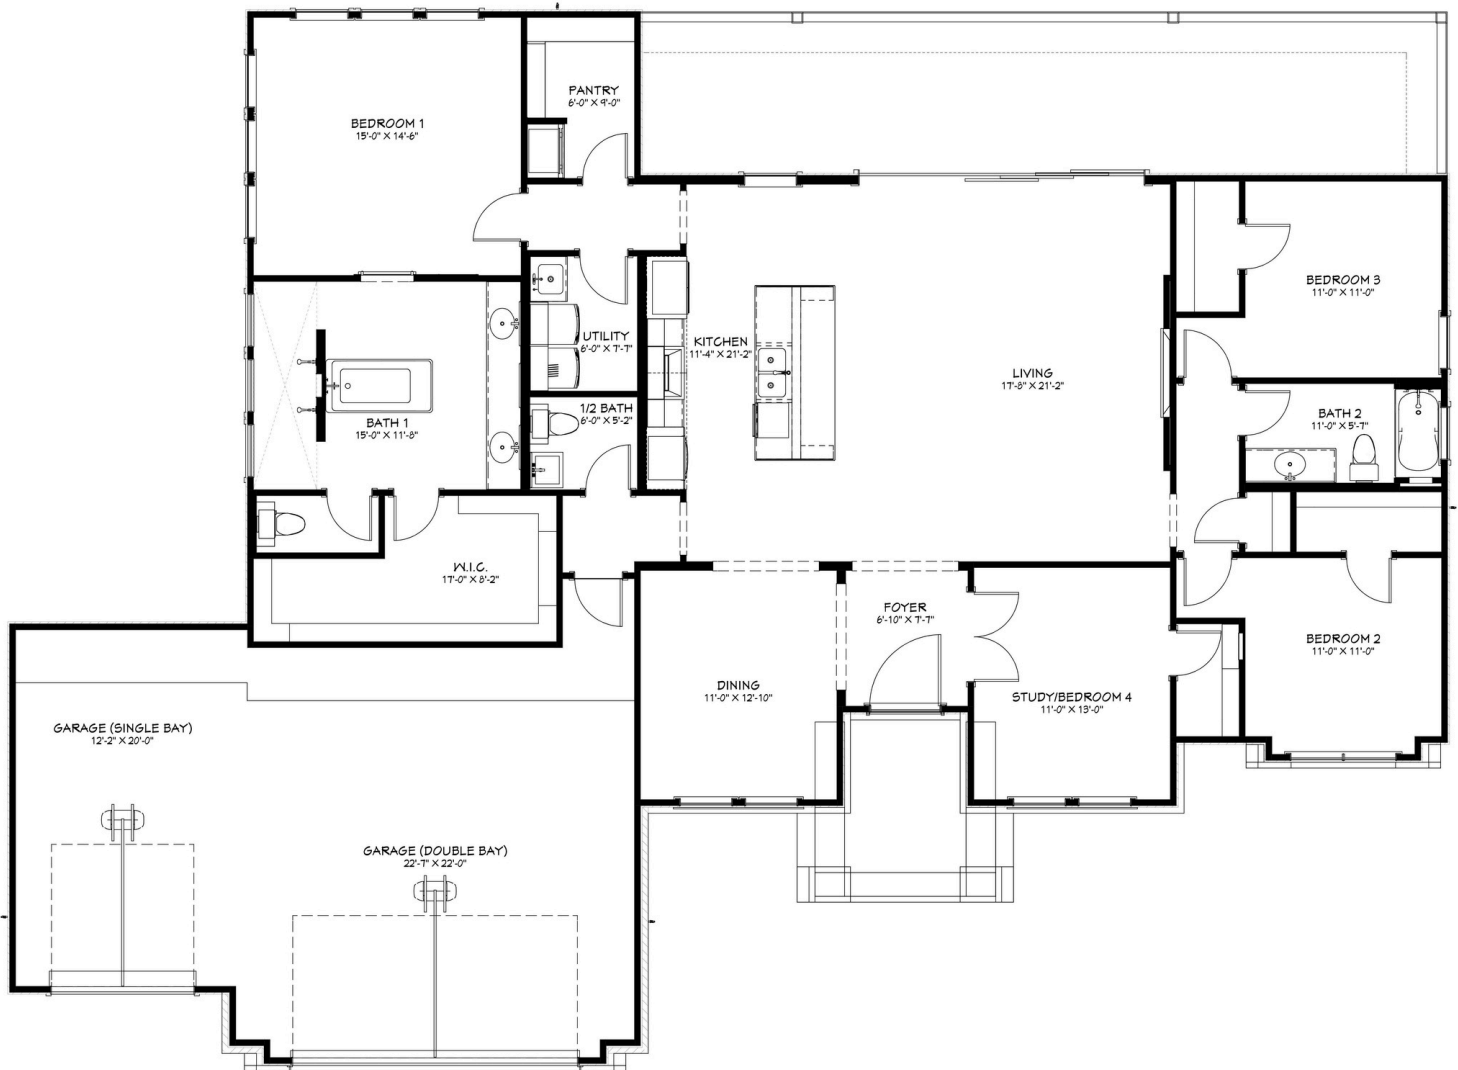

Elevation A

Elevation B

FLINTROCK
BUILDERS

4 BED | 2.5 BATH | 2,322 SQ. FT.
3 CAR GARAGE

The Llano

From the \$509s

4 BED | 2.5 BATH | 2,322 SQ. FT. | 3 CAR GARAGE

Elevation A, B