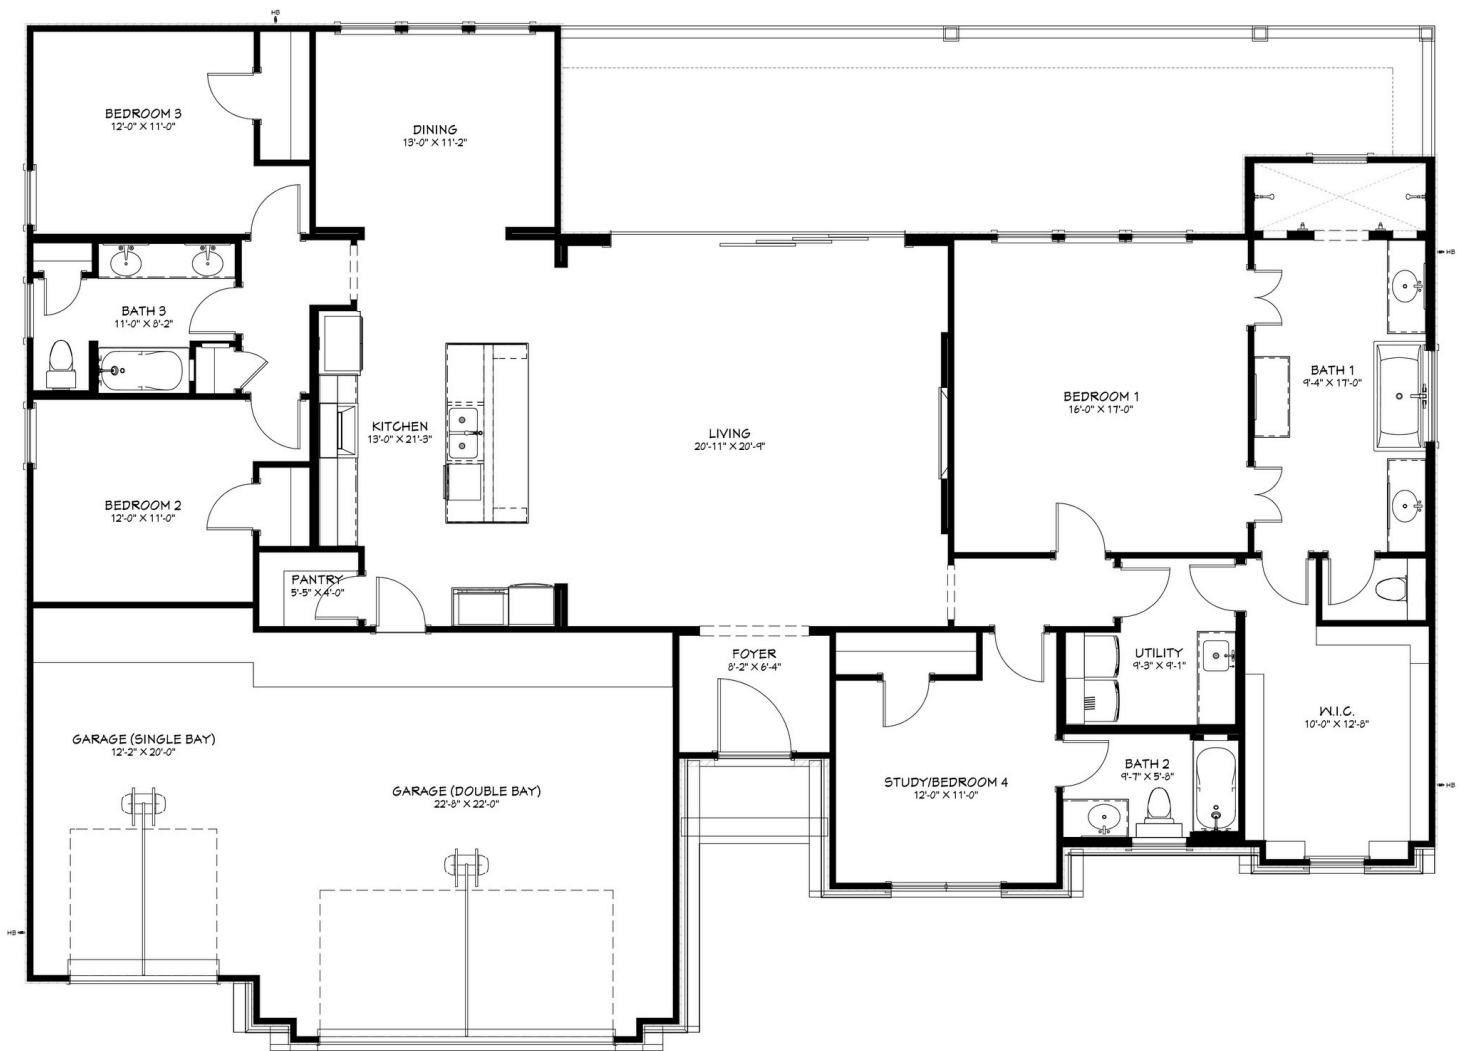

The
Brazos

Elevation A

Elevation B

FLINTROCK
BUILDERS

4 BED | 3 BATH | 3,107 SQ. FT.
3 CAR GARAGE

The Brazos

From the \$650s

4 BED | 3 BATH | 3,107 SQ. FT. | 3 CAR GARAGE

4 BED | 3 BATH | 2,540 SQ. FT.
3 CAR GARAGE

EQUAL HOUSING
OPPORTUNITY

The Concho

Elevation A

Elevation B

FLINTROCK

BUILDERS

4 BED | 3 BATH | 2,540 SQ. FT.
3 CAR GARAGE

The Concho

From the \$550s

4 BED | 3 BATH | 2,540 SQ. FT. | 3 CAR GARAGE

Elevation A, B

The Frio

Elevation B

FLINTROCK

BUILDERS

4 BED | 3 BATH | 3,000 SQ. FT.
3 CAR GARAGE

The Frio

Elevation A

Elevation B

FLINTROCK

BUILDERS

4 BED | 3 BATH | 3,000 SQ. FT.
3 CAR GARAGE

EQUAL HOUSING
OPPORTUNITY