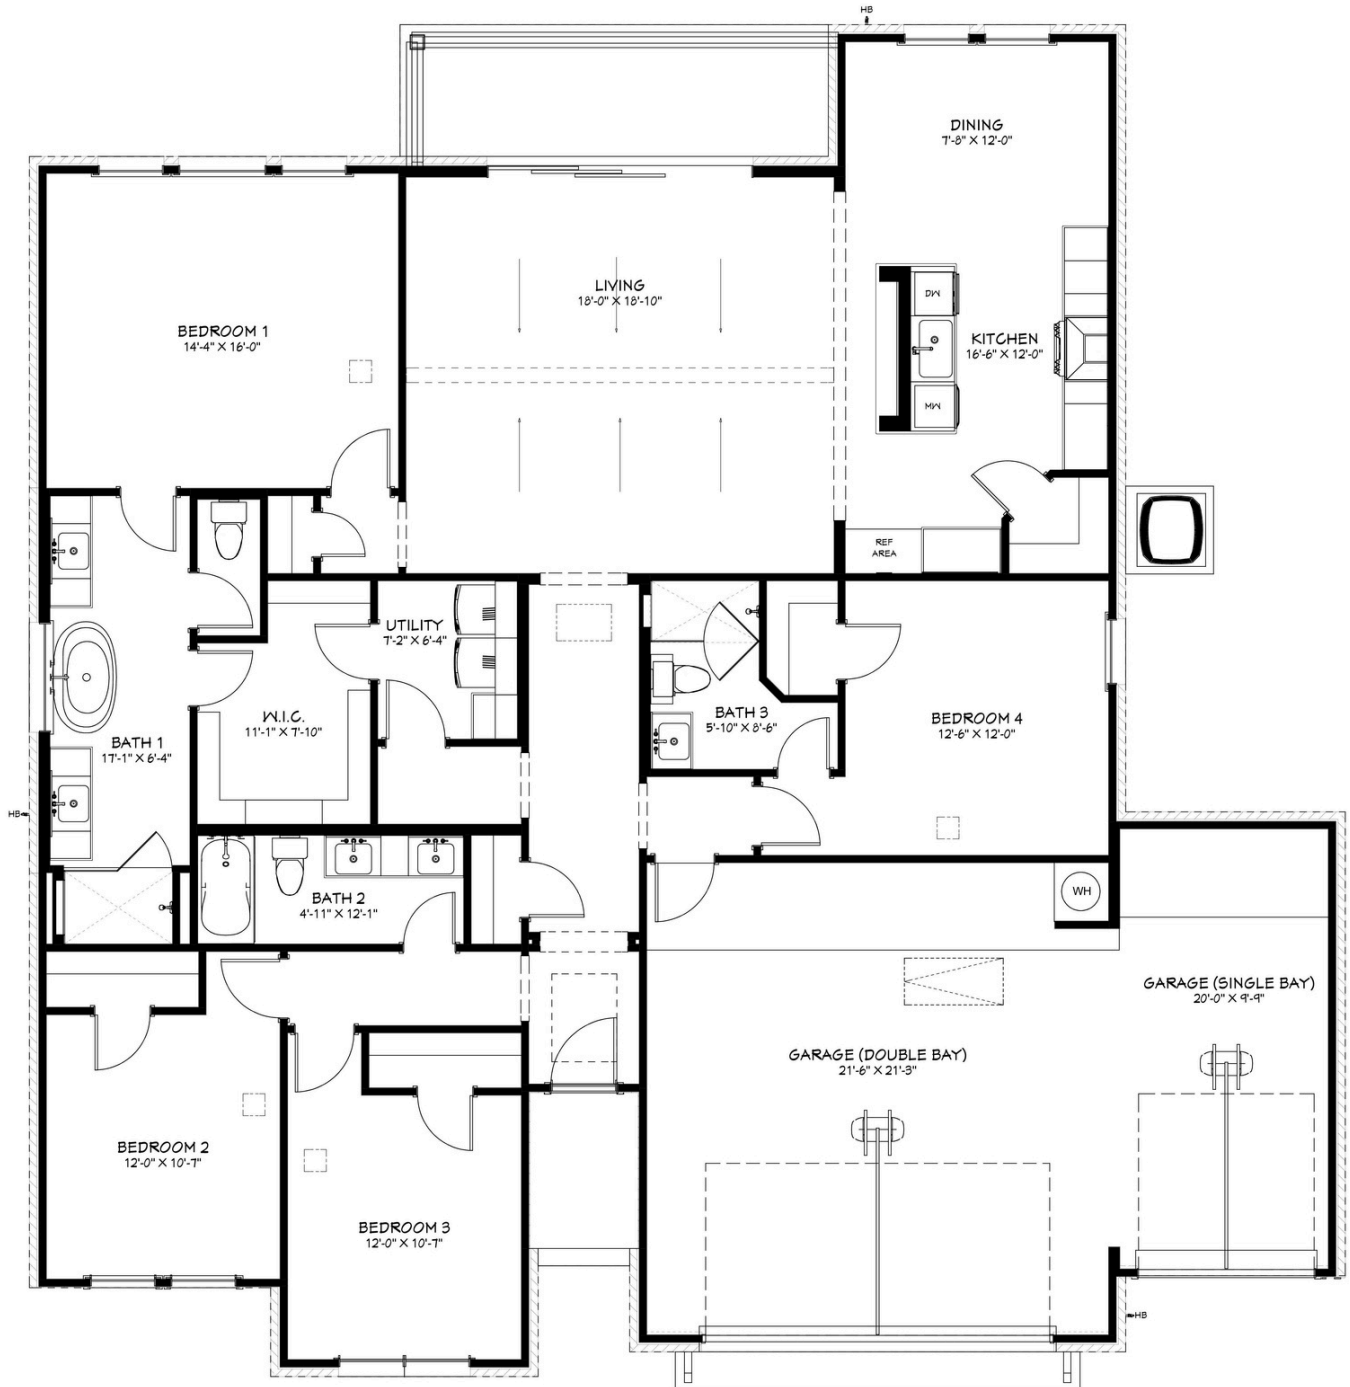

The Coffee Mill Creek I

From the $460s

4 BED | 3 BATH | 2,230 SQ. FT. | 3 CAR GARAGE

Elevation B

(254) 272-5358

SALES@FLINTROCKBUILDERS.COM

FLINTROCK
BUILDERS