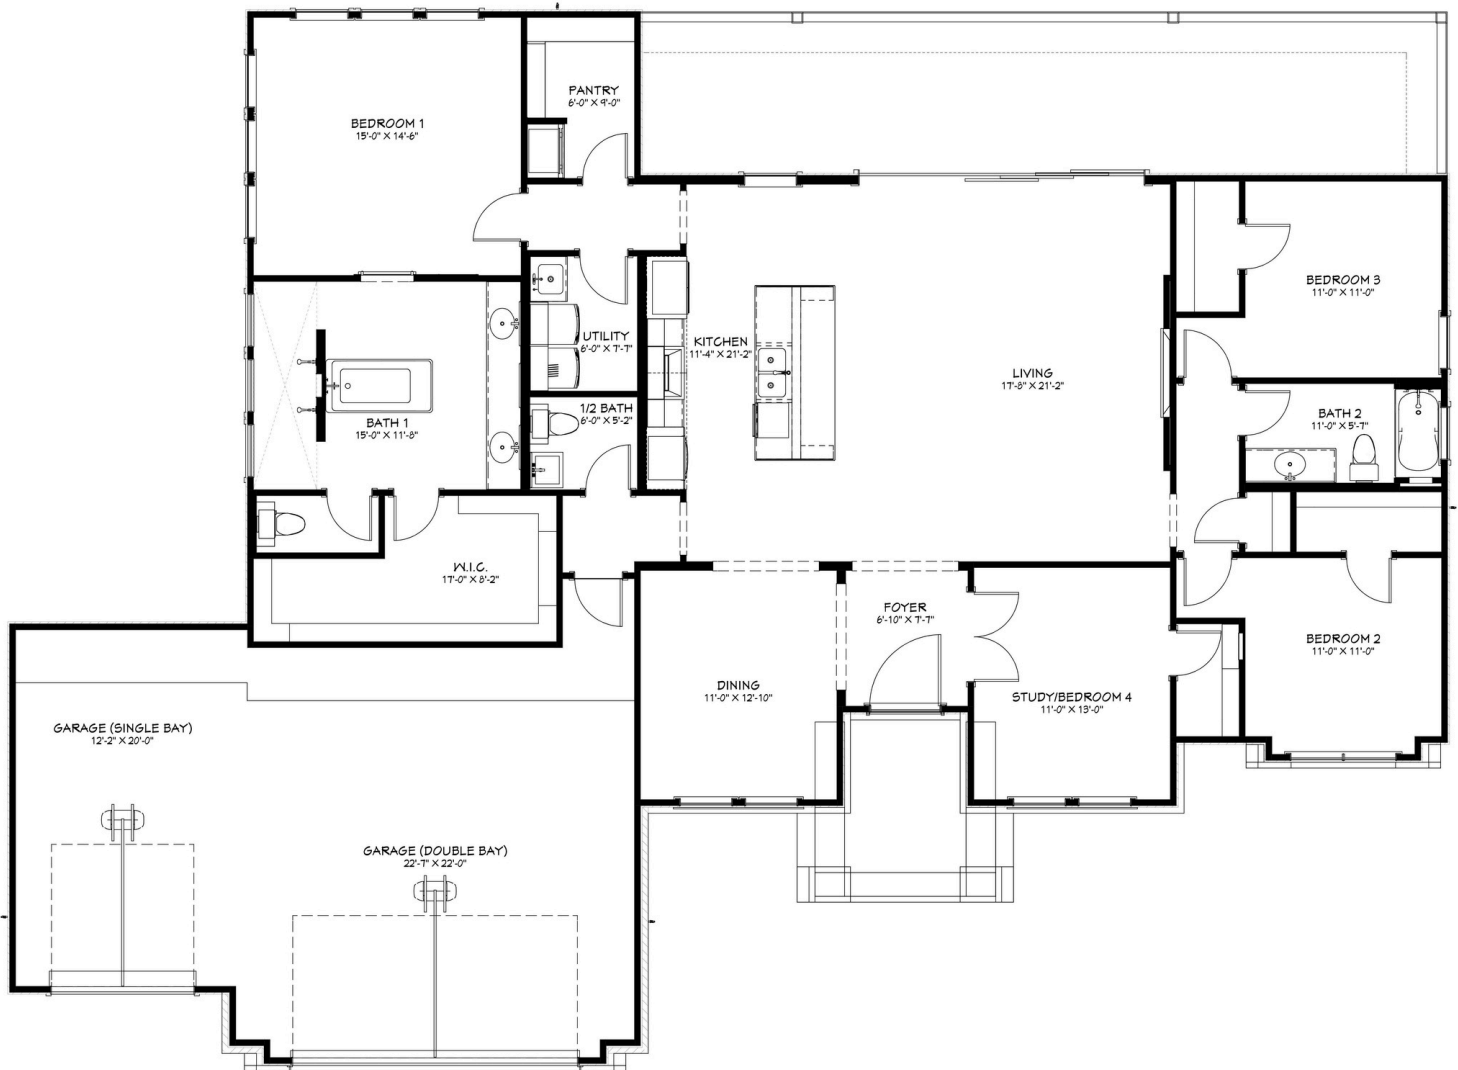

The Frio

From the \$625s

4 BED | 3 BATH | 3,000 SQ. FT. | 3 CAR GARAGE

Elevation A, B

The
Llano

Elevation A

Elevation B

FLINTROCK
BUILDERS

4 BED | 2.5 BATH | 2,322 SQ. FT.
3 CAR GARAGE

The Llano

From the \$509s

4 BED | 2.5 BATH | 2,322 SQ. FT. | 3 CAR GARAGE

Elevation A, B

The
Coffee Mill Creek

FLINTROCK

BUILDERS