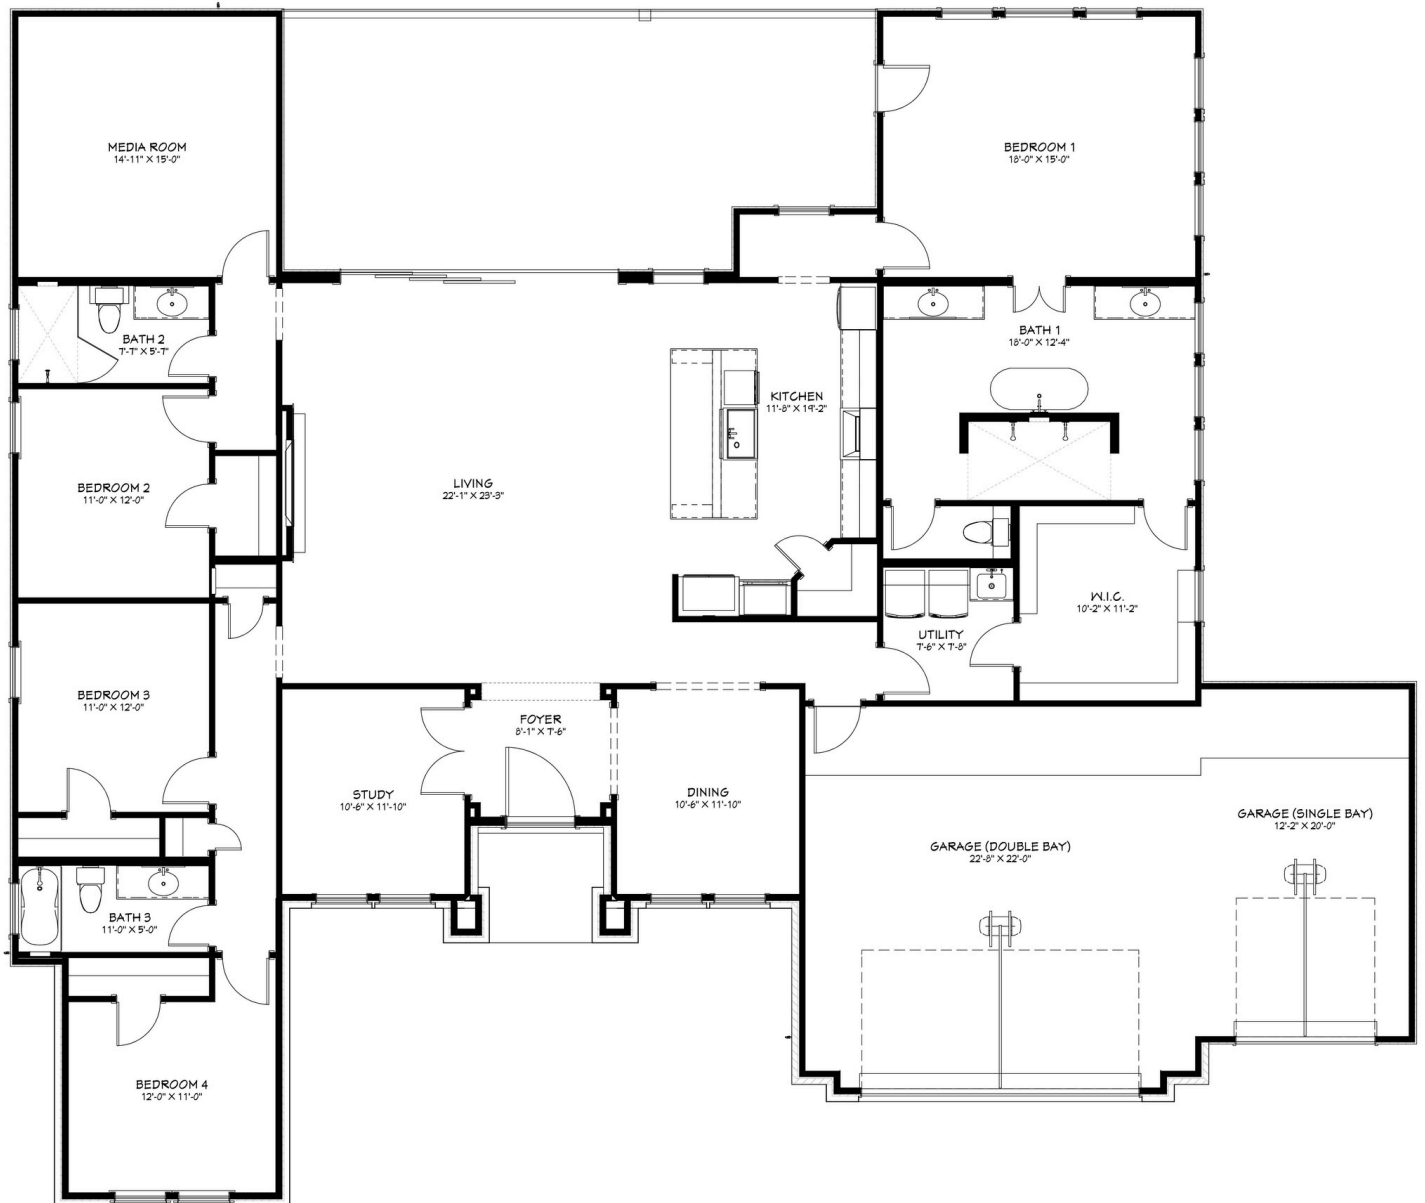

The Concho

Elevation A

Elevation B

FLINTROCK

BUILDERS

4 BED | 3 BATH | 2,540 SQ. FT.
3 CAR GARAGE

EQUAL HOUSING OPPORTUNITY

The Concho

BUILDERS

4 BED | 3 BATH | 3,000 SQ. FT.
3 CAR GARAGE

EQUAL HOUSING
OPPORTUNITY

The Frio

Elevation A

Elevation B

FLINTROCK
BUILDERS

4 BED | 3 BATH | 3,000 SQ. FT.
3 CAR GARAGE

The Frio

From the \$625s

4 BED | 3 BATH | 3,000 SQ. FT. | 3 CAR GARAGE

Elevation A, B

The
Llano

Elevation A

Elevation B

FLINTROCK
BUILDERS