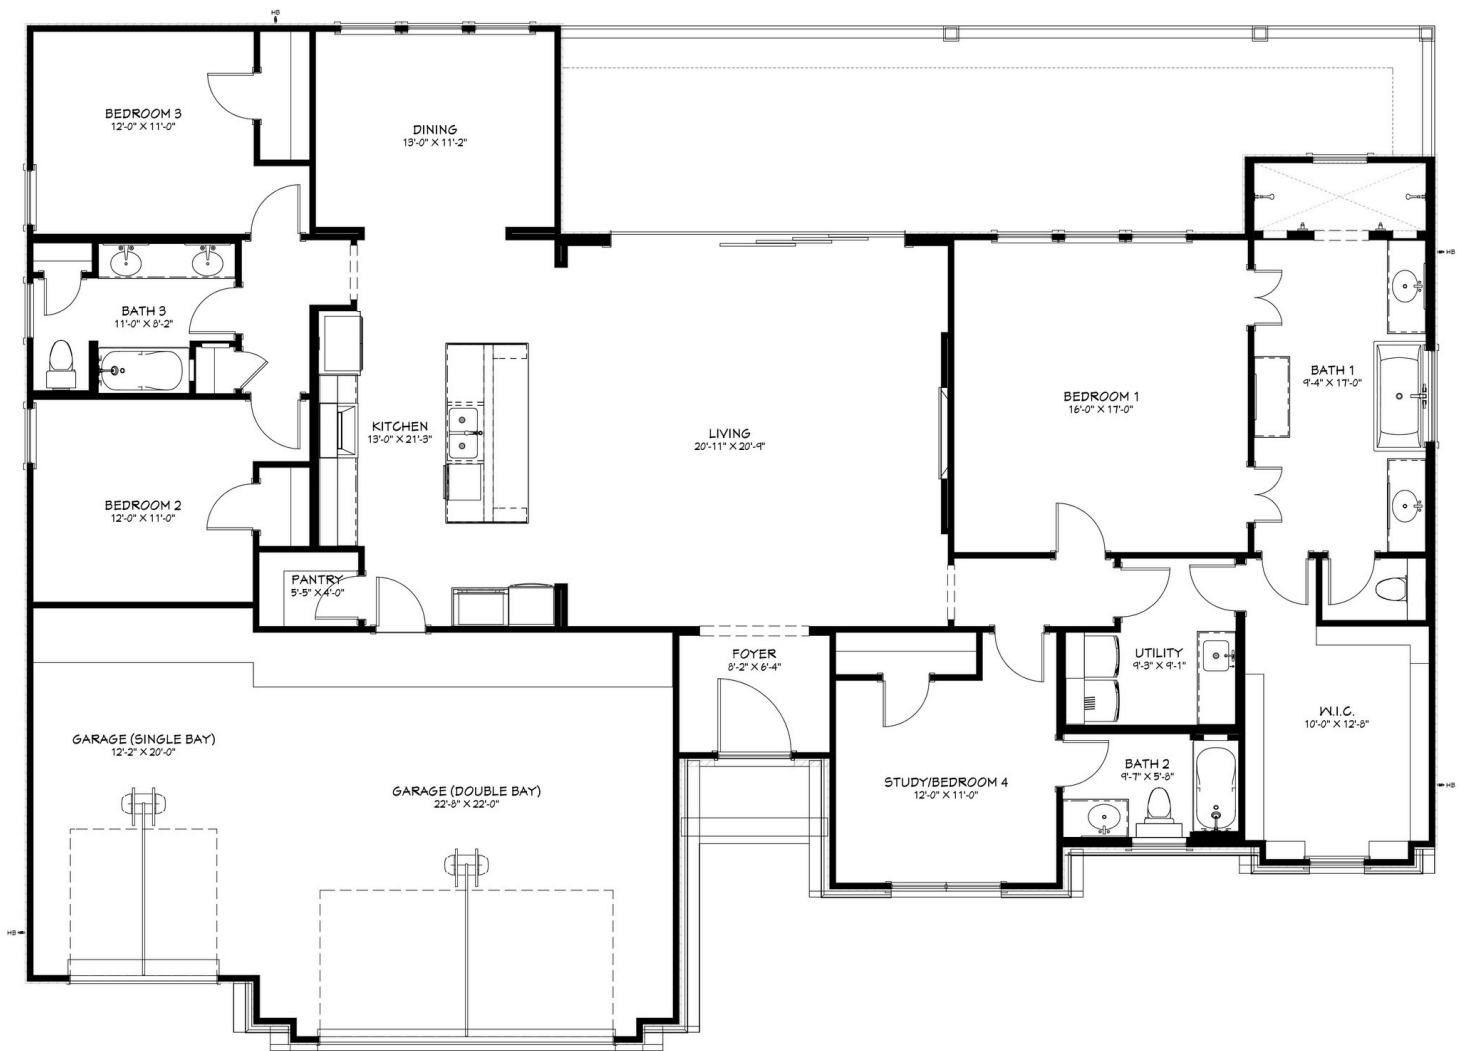

The
Brazos

Elevation A

Elevation B

FLINTROCK
BUILDERS

4 BED | 3 BATH | 3,107 SQ. FT.
3 CAR GARAGE

The Brazos

From the \$650s

4 BED | 3 BATH | 3,107 SQ. FT. | 3 CAR GARAGE

The Concho

Elevation A

Elevation B

FLINTROCK

BUILDERS

4 BED | 3 BATH | 2,540 SQ. FT.
3 CAR GARAGE

EQUAL HOUSING OPPORTUNITY

The Concho

From the \$550s

4 BED | 3 BATH | 2,540 SQ. FT. | 3 CAR GARAGE

Elevation A, B

FLINTROCK
BUILDERS

(254) 217-8717

SALES@FLINTROCKBUILDERS.COM

The Frio

FLINTROCK

The Frio

From the \$625s

4 BED | 3 BATH | 3,000 SQ. FT. | 3 CAR GARAGE

Elevation A, B

The
Llano

Elevation A

Elevation B

FLINTROCK
BUILDERS