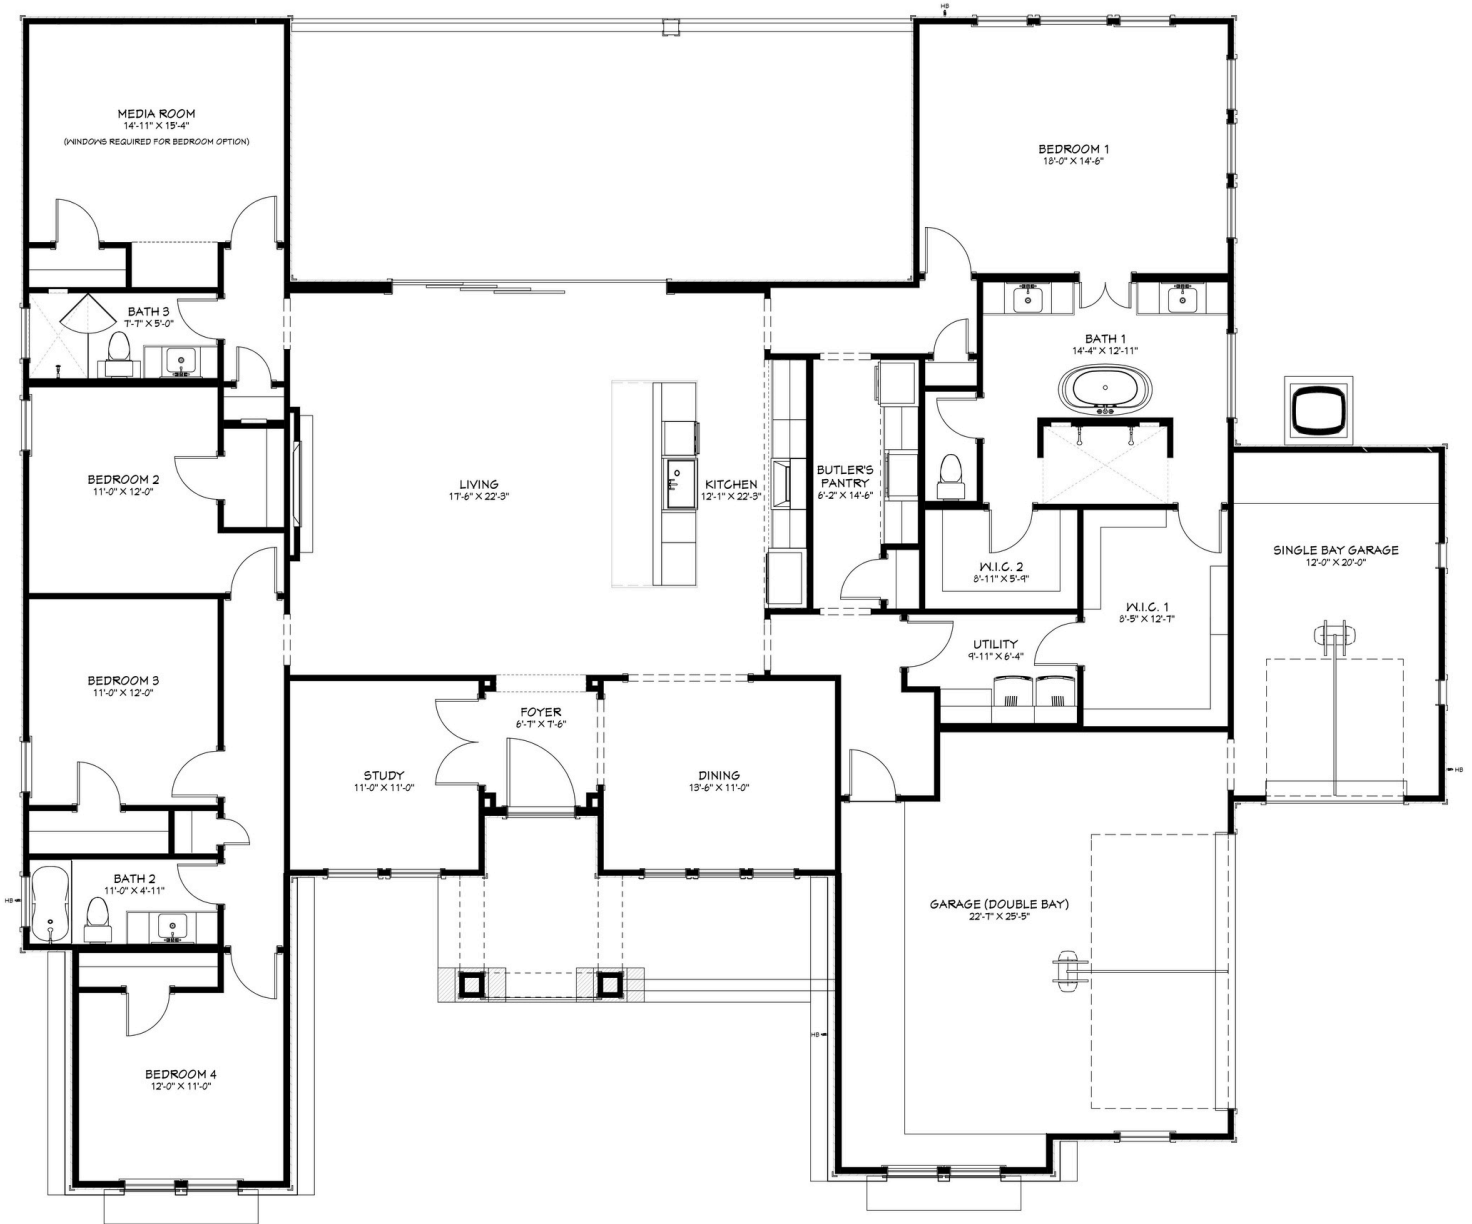

# The Frio II

From the \$849s

5 BED | 3 BATH | 3,082 SQ. FT. | 3 CAR GARAGE

Elevation B

# The Frio II

From the \$849s

5 BED | 3 BATH | 3,082 SQ. FT. | 3 CAR GARAGE

Elevation C

**FLINTROCK**  
BUILDERS

(512) 866-1490

SALES@FLINTROCKBUILDERS.COM