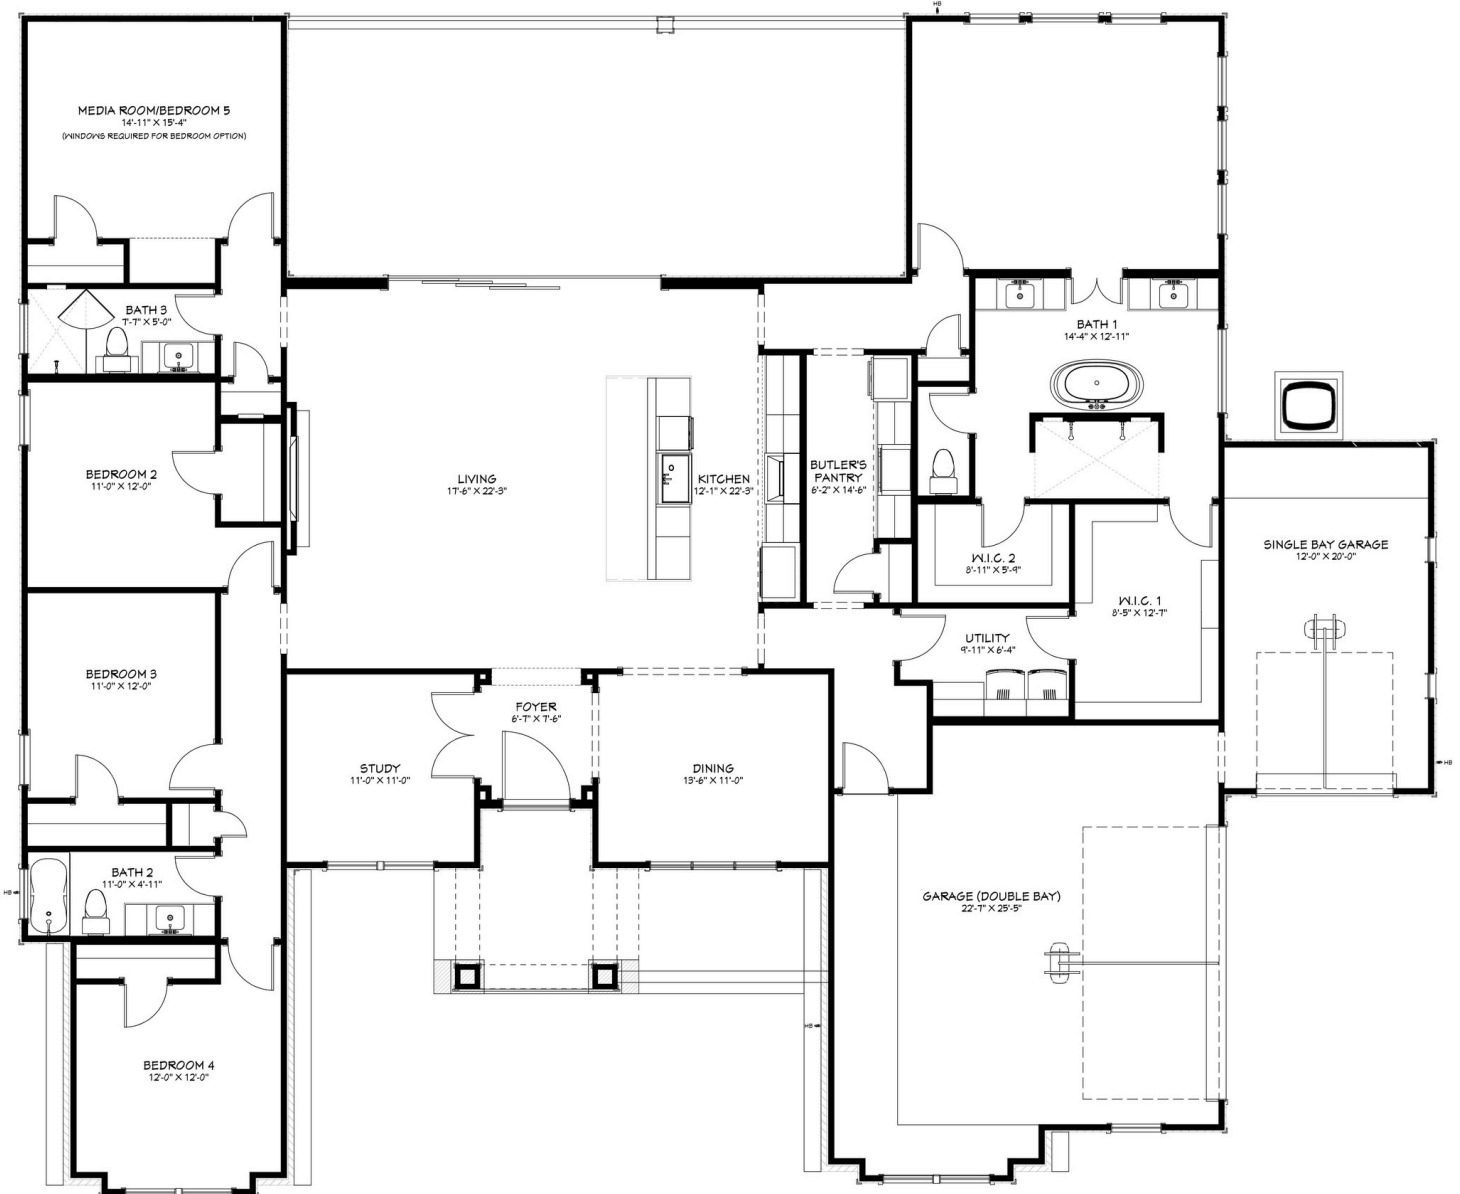

The Frio II

From the $849s

5 BED | 3 BATH | 3,082 SQ. FT. | 3 CAR GARAGE

Elevation D

FLINTROCK
BUILDERS

(512) 866-1490

SALES@FLINTROCKBUILDERS.COM