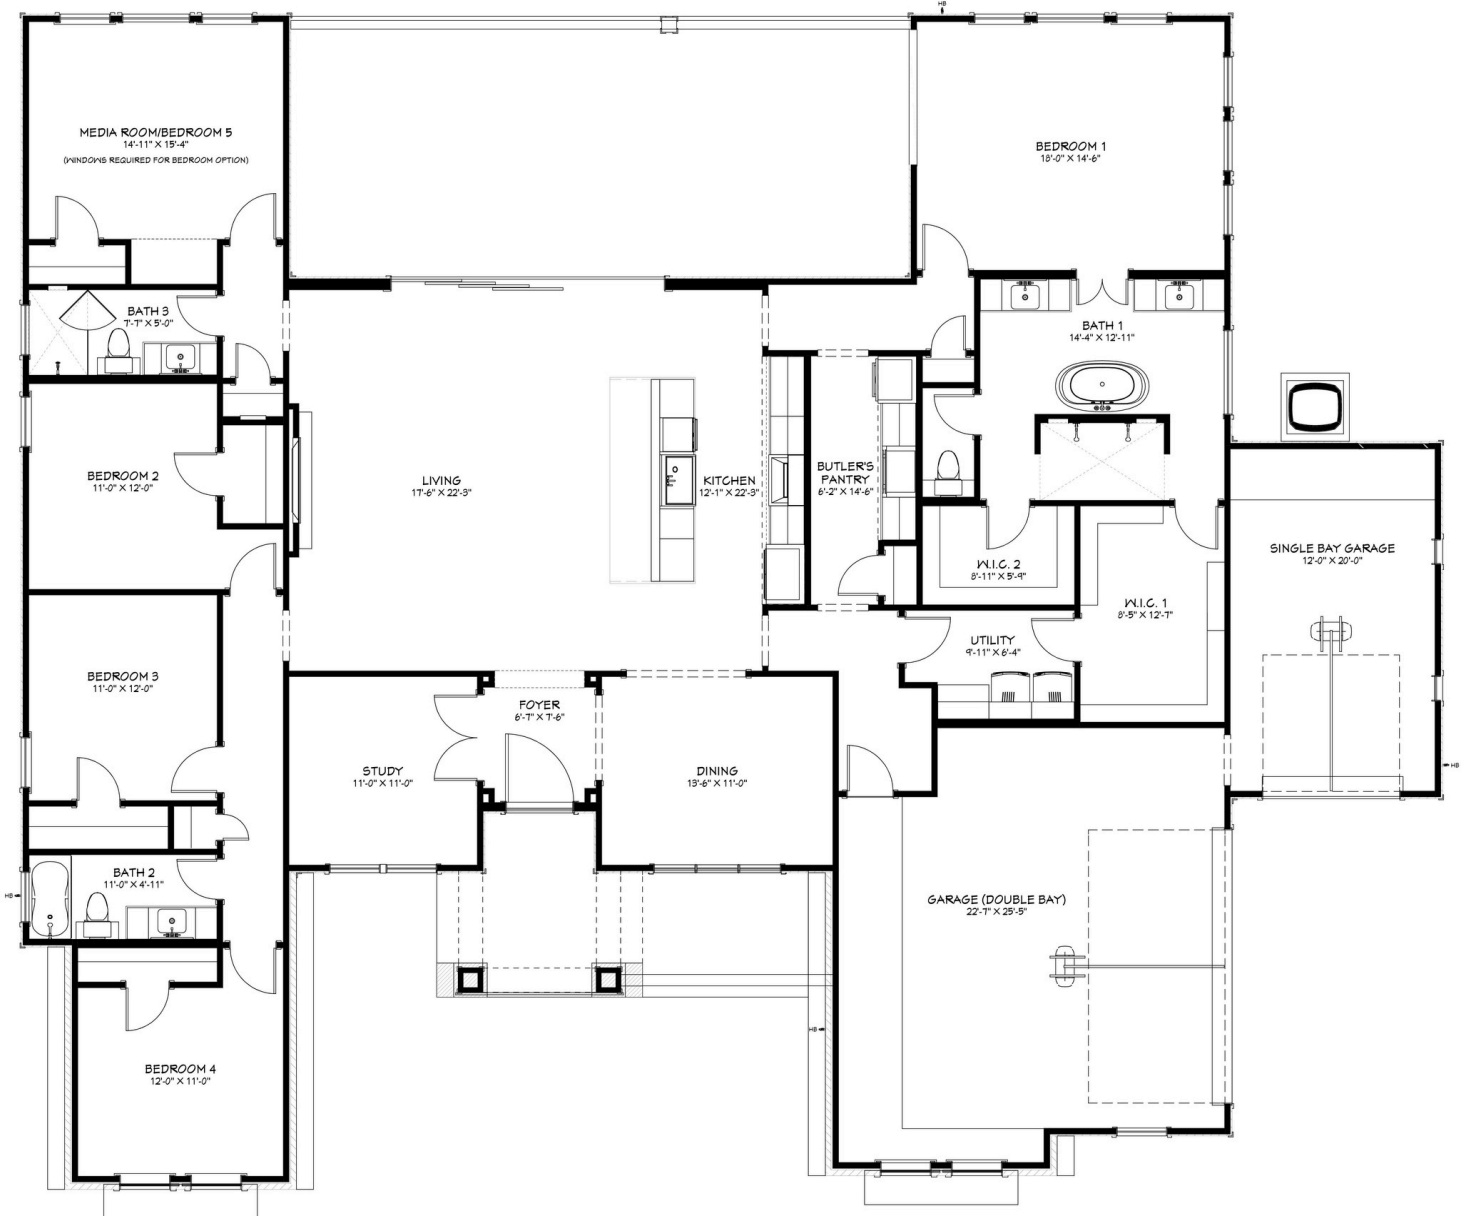

# The Frio II

From the \$849s

5 BED | 3 BATH | 3,082 SQ. FT. | 3 CAR GARAGE

Elevation A

**FLINTROCK**  
BUILDERS

(512) 866-1490

SALES@FLINTROCKBUILDERS.COM

# The Frio II

From the \$849s

5 BED | 3 BATH | 3,082 SQ. FT. | 3 CAR GARAGE

Elevation B