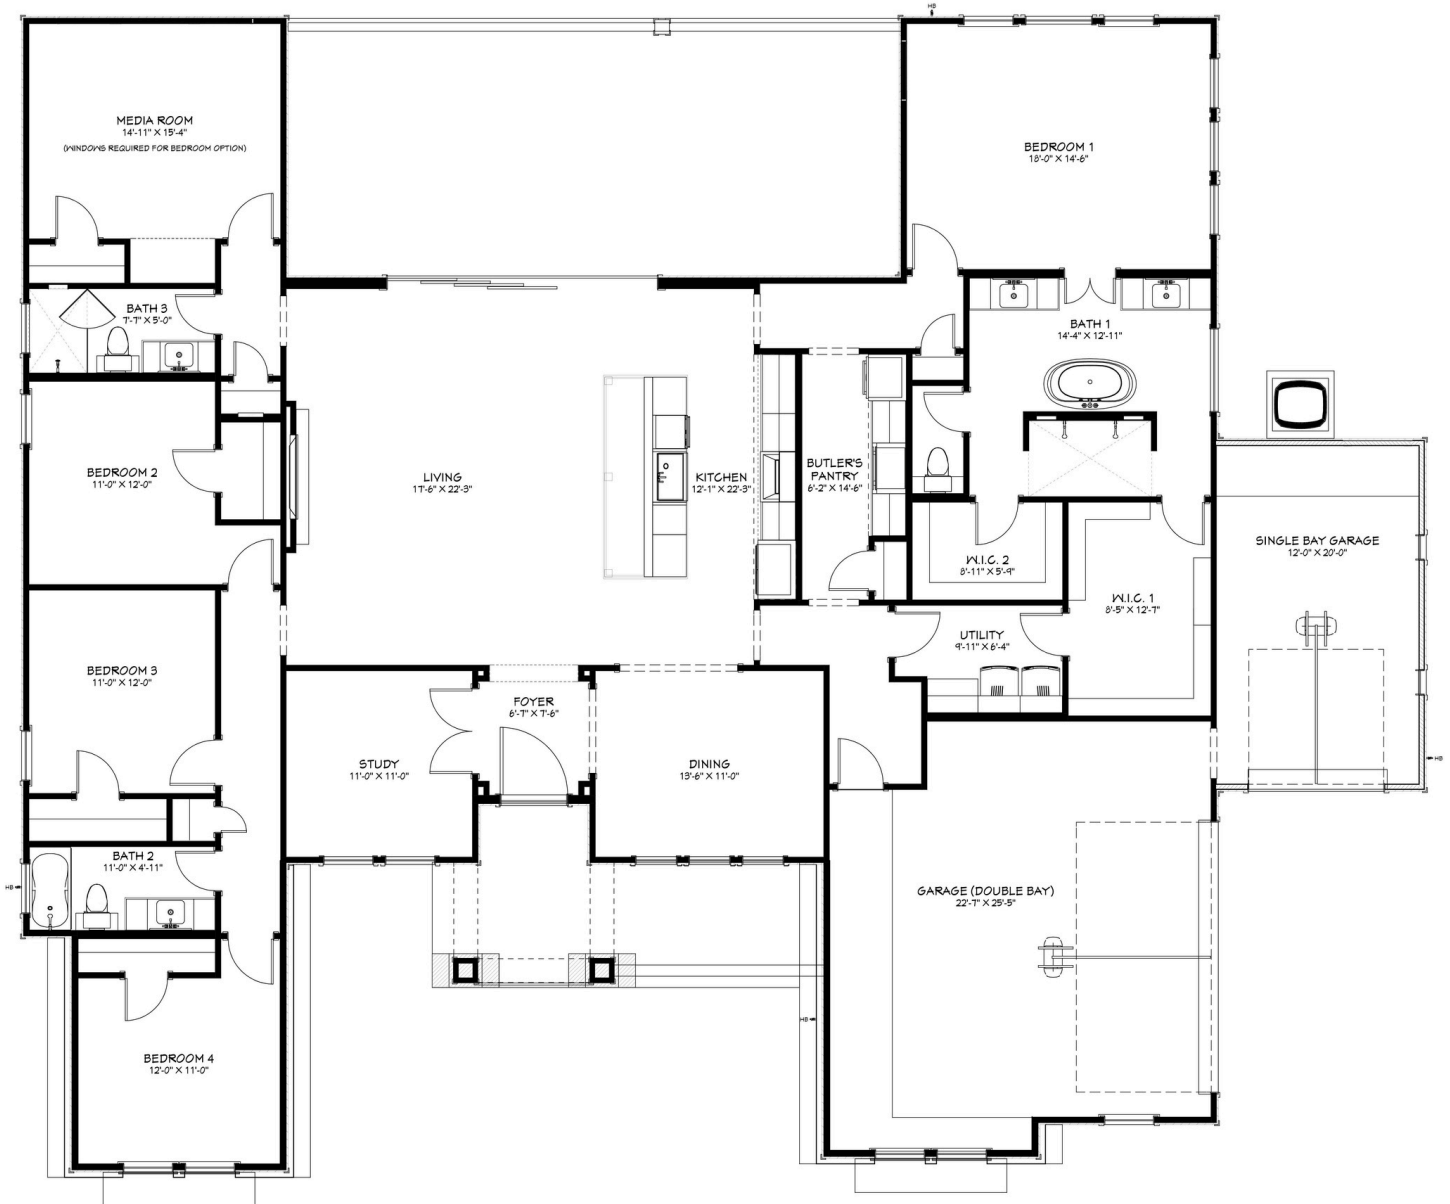

# The Brazos II

From the \$899s

4 BED | 3 BATH | 3,342 SQ. FT. | 3 CAR GARAGE

Elevation C

# The Brazos II

From the \$899s

4 BED | 3 BATH | 3,342 SQ. FT. | 3 CAR GARAGE

Elevation D

**FLINTROCK**  
BUILDERS

(512) 866-1490

SALES@FLINTROCKBUILDERS.COM

The  
Frio II

Elevation A

Elevation B

**FLINTROCK**  
BUILDERS

5 BED | 3 BATH | 3,082 SQ. FT.  
3 CAR GARAGE

# The Frio II

From the \$849s

5 BED | 3 BATH | 3,082 SQ. FT. | 3 CAR GARAGE

Elevation A

**FLINTROCK**  
BUILDERS

(512) 866-1490

SALES@FLINTROCKBUILDERS.COM