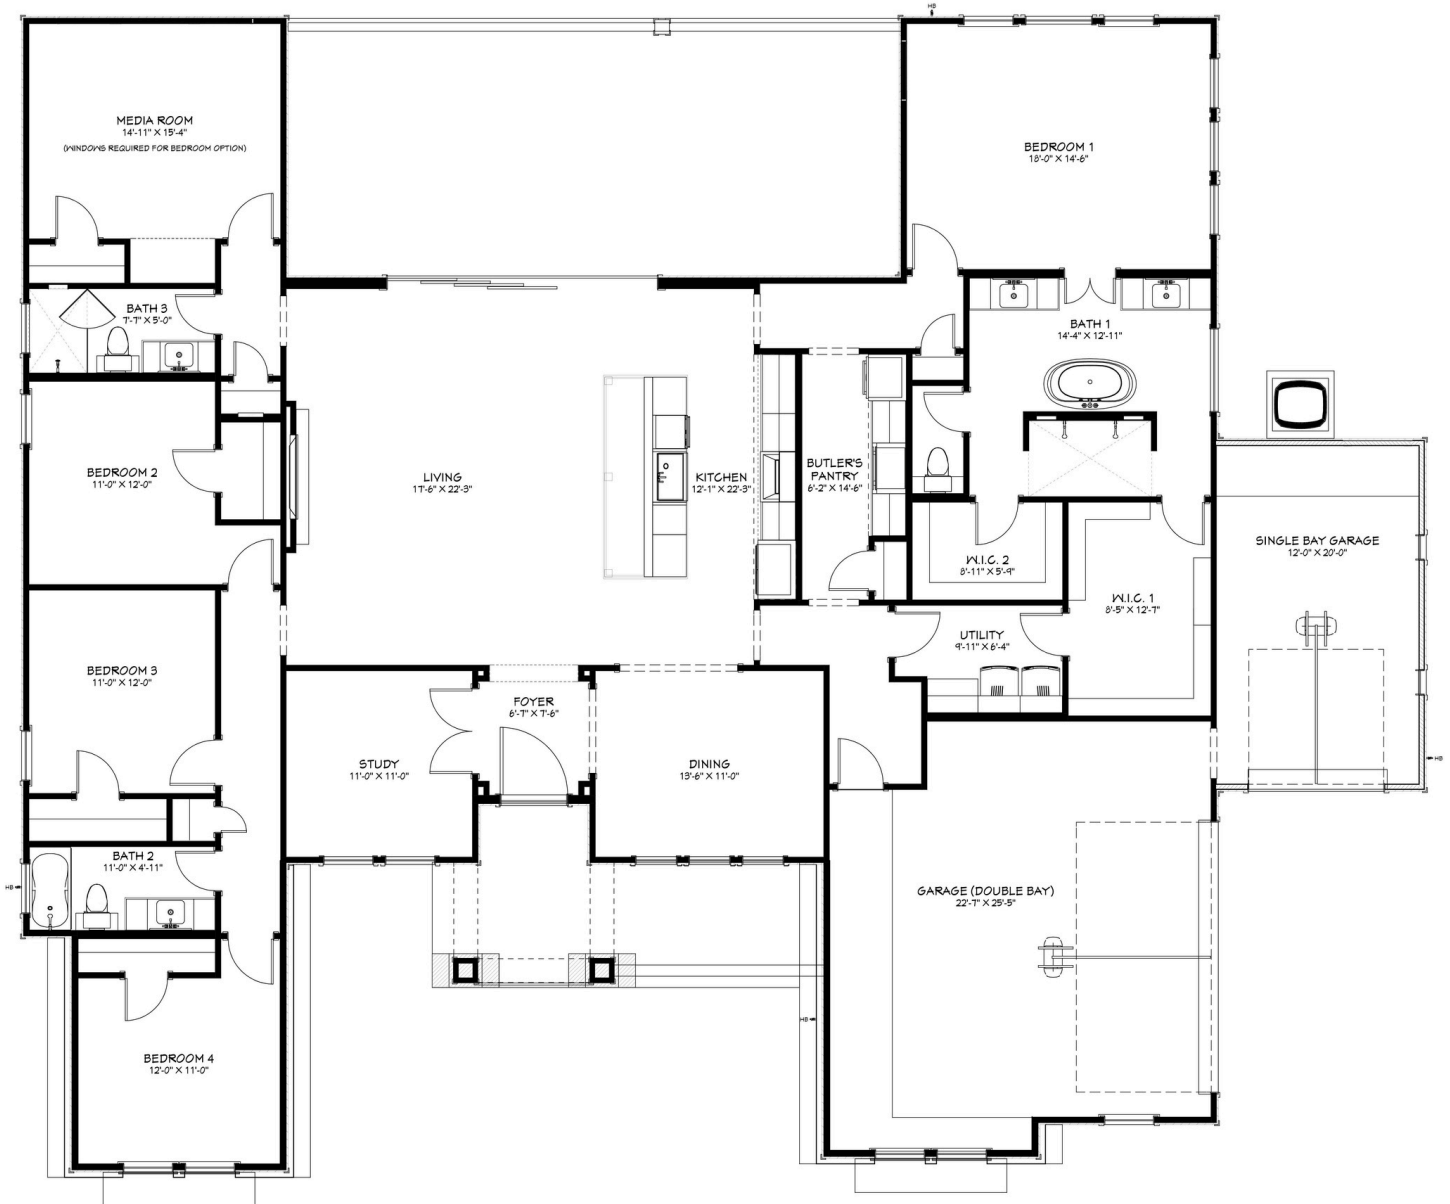

# The Brazos II

From the \$899s

4 BED | 3 BATH | 3,342 SQ. FT. | 3 CAR GARAGE

Elevation D

**FLINTROCK**  
BUILDERS

(254) 217-8717

SALES@FLINTROCKBUILDERS.COM

The  
Frio II

Elevation A

Elevation B

**FLINTROCK**  
BUILDERS

5 BED | 3 BATH | 3,082 SQ. FT.  
3 CAR GARAGE

# The Frio II

From the \$849s

5 BED | 3 BATH | 3,082 SQ. FT. | 3 CAR GARAGE

Elevation A

**FLINTROCK**  
BUILDERS

(254) 217-8717

SALES@FLINTROCKBUILDERS.COM