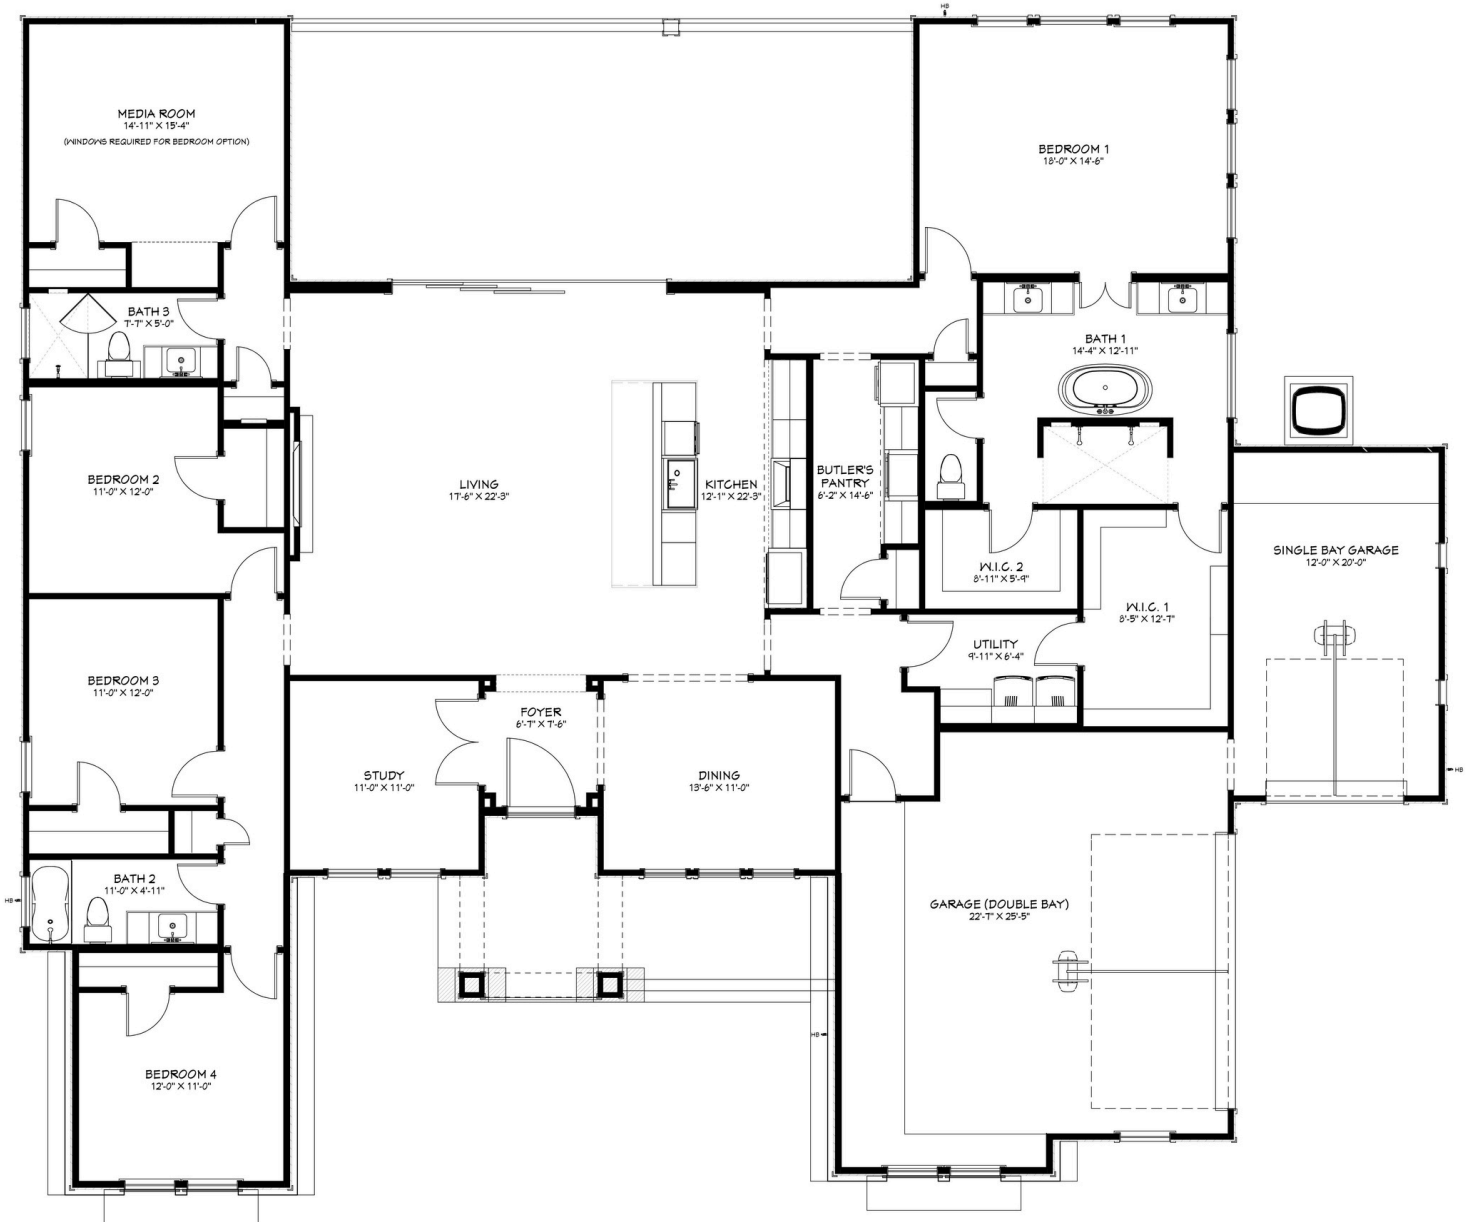

# The Frio II

From the \$849s

5 BED | 3 BATH | 3,082 SQ. FT. | 3 CAR GARAGE

Elevation B

(254) 217-8717

SALES@FLINTROCKBUILDERS.COM

**FLINTROCK**  
BUILDERS

# The Frio II

From the \$849s

5 BED | 3 BATH | 3,082 SQ. FT. | 3 CAR GARAGE

Elevation C

**FLINTROCK**  
BUILDERS

(254) 217-8717

SALES@FLINTROCKBUILDERS.COM