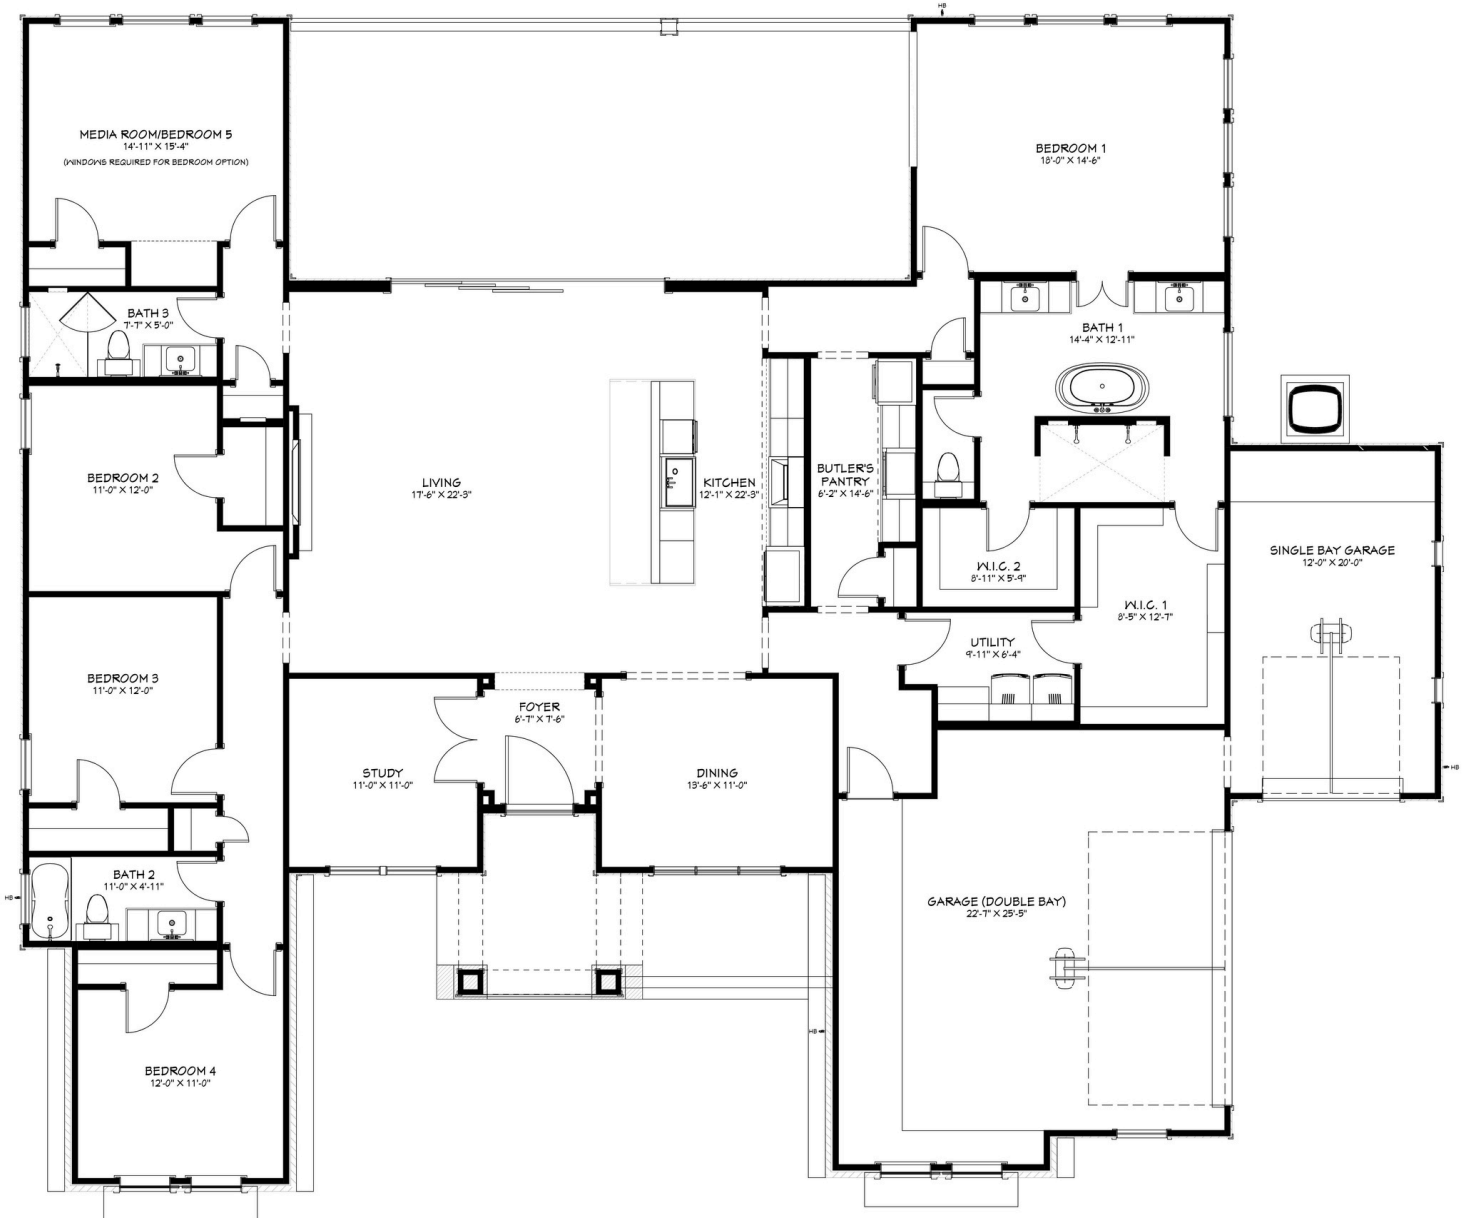

# The Frio II

From the \$849s

5 BED | 3 BATH | 3,082 SQ. FT. | 3 CAR GARAGE

Elevation A

**FLINTROCK**  
BUILDERS

(254) 217-8717

SALES@FLINTROCKBUILDERS.COM

# The Frio II

From the \$849s

5 BED | 3 BATH | 3,082 SQ. FT. | 3 CAR GARAGE

Elevation B

(254) 217-8717

SALES@FLINTROCKBUILDERS.COM

**FLINTROCK**  
BUILDERS