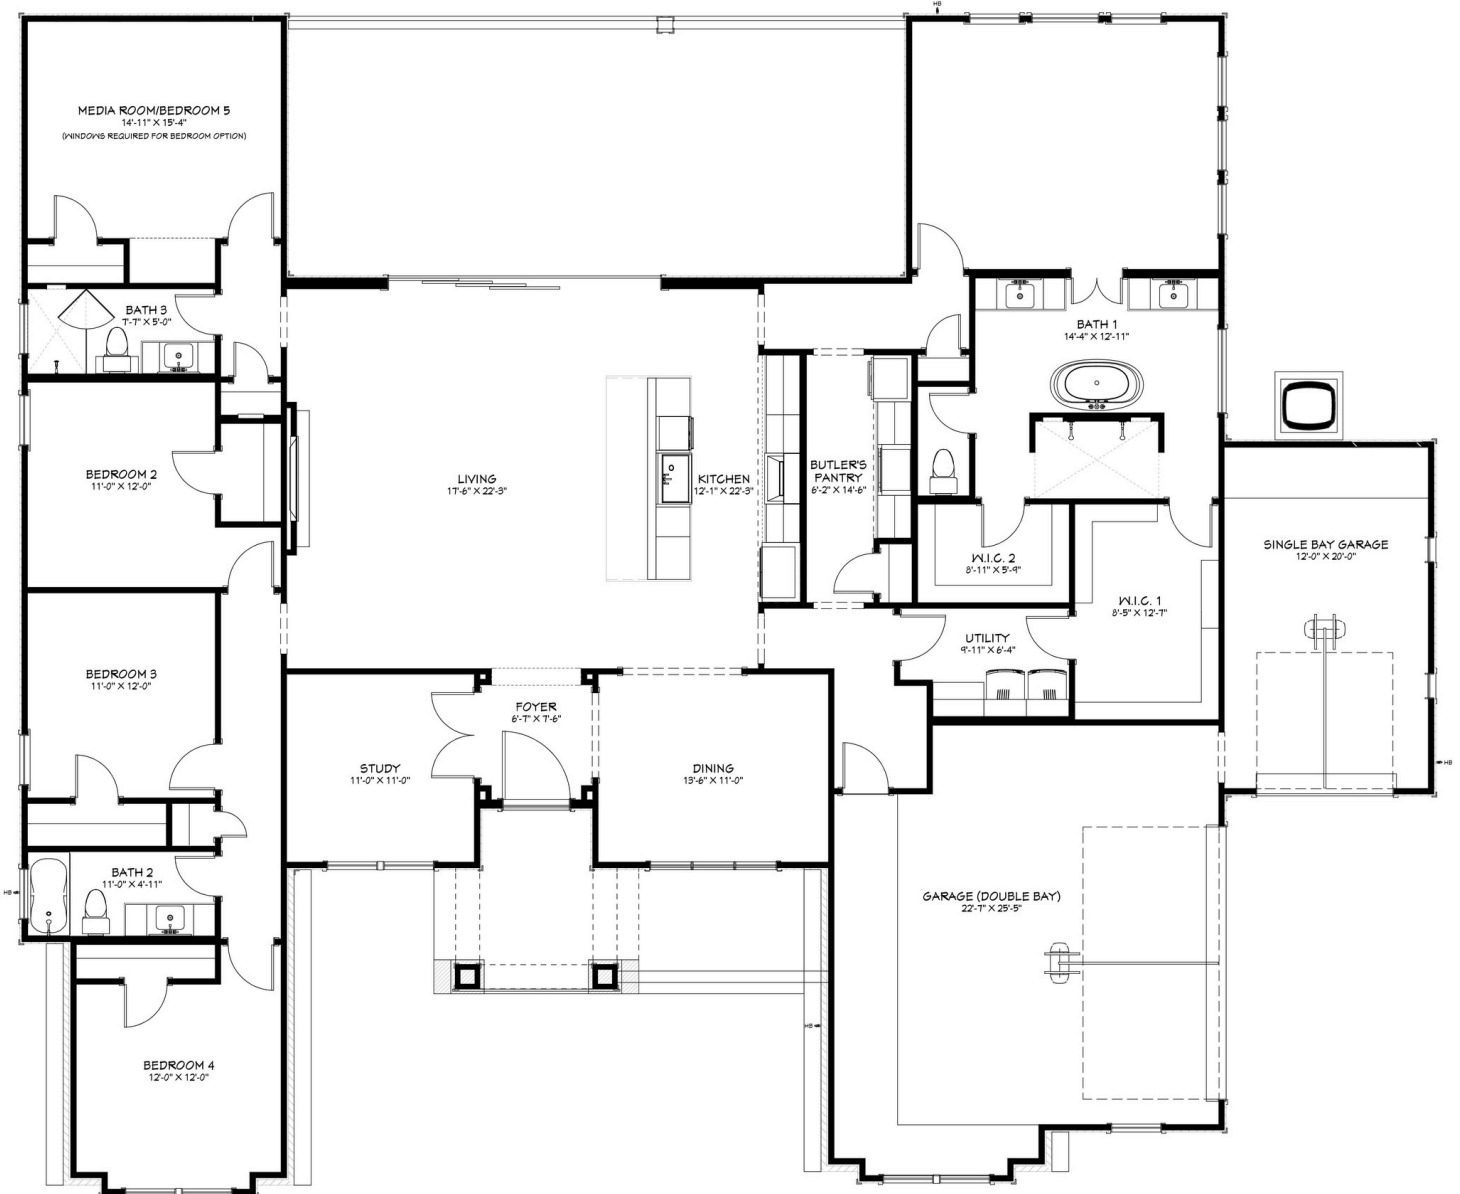

The Frio II

From the $849s

5 BED | 3 BATH | 3,082 SQ. FT. | 3 CAR GARAGE

Elevation D

(254) 217-8717

SALES@FLINTROCKBUILDERS.COM

FLINTROCK
BUILDERS