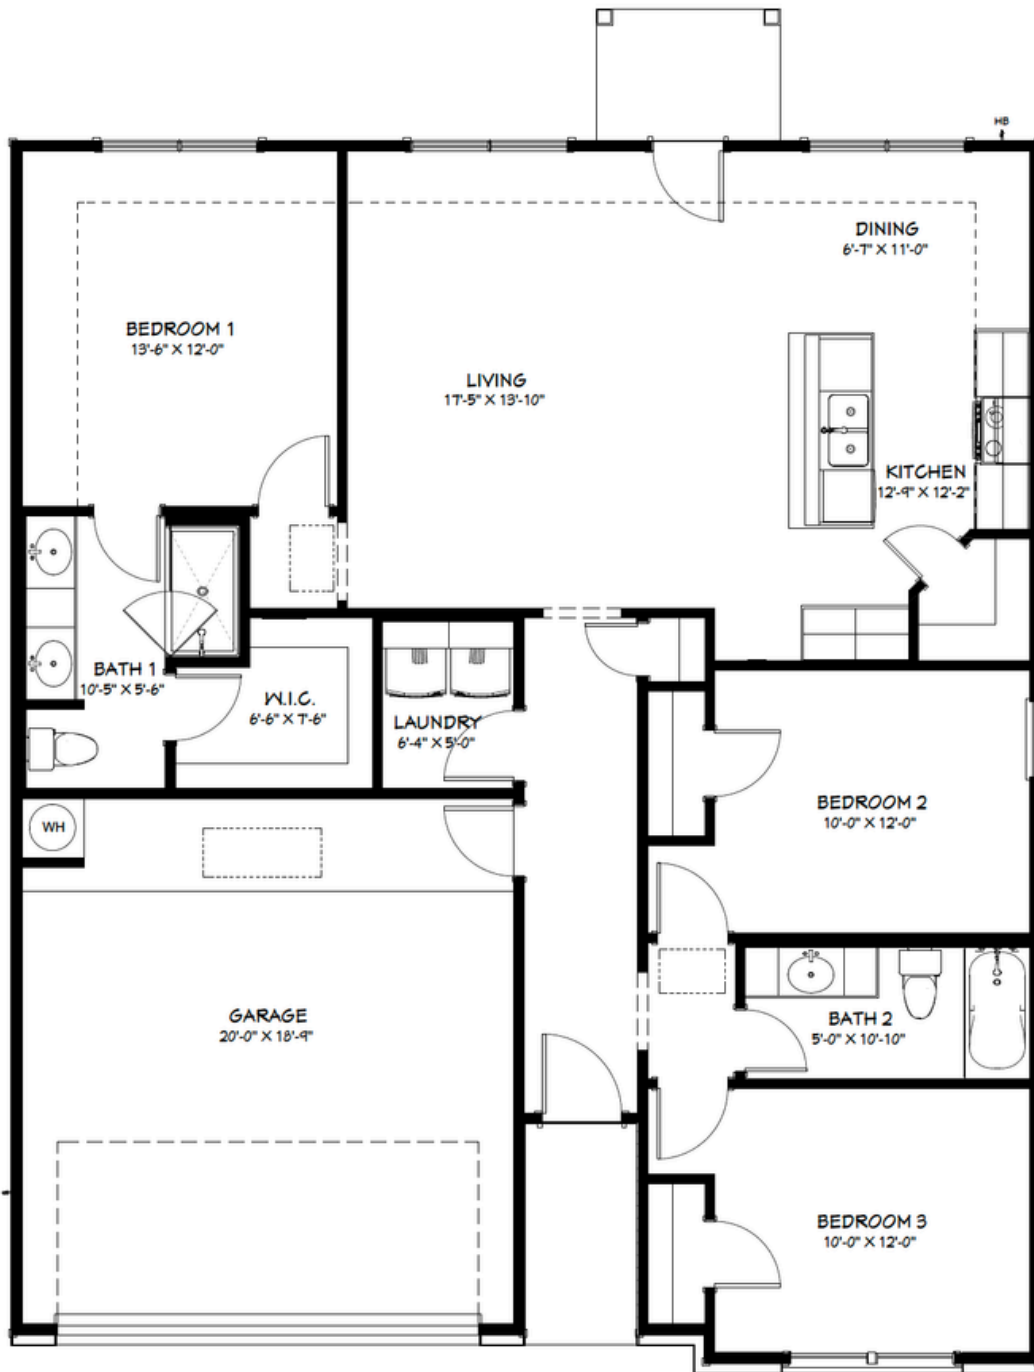

The
Blanco I

Elevation A

Elevation H

FLINTROCK
BUILDERS

4 BED | 2 BATH | 1,368 SQ. FT.
2 CAR GARAGE

The Blanco I

From the \$256s

Elevations A, D, H

3 BED | 2 BATH | 1,368 SQ. FT. | 2 CAR GARAGE

The
Trinity I

Elevation A

Elevation H

FLINTROCK
BUILDERS

3 BED | 2 BATH | 1,469 SQ. FT.
2 CAR GARAGE

The Trinity I

From the \$266s

Elevations A, D, H

3 BED | 2 BATH | 1,469 SQ. FT. | 2 CAR GARAGE

FLINTROCK
BUILDERS

(254)-414-0498

SALES@FLINTROCKBUILDERS.COM

The
Medina |

Elevation A

Elevation H