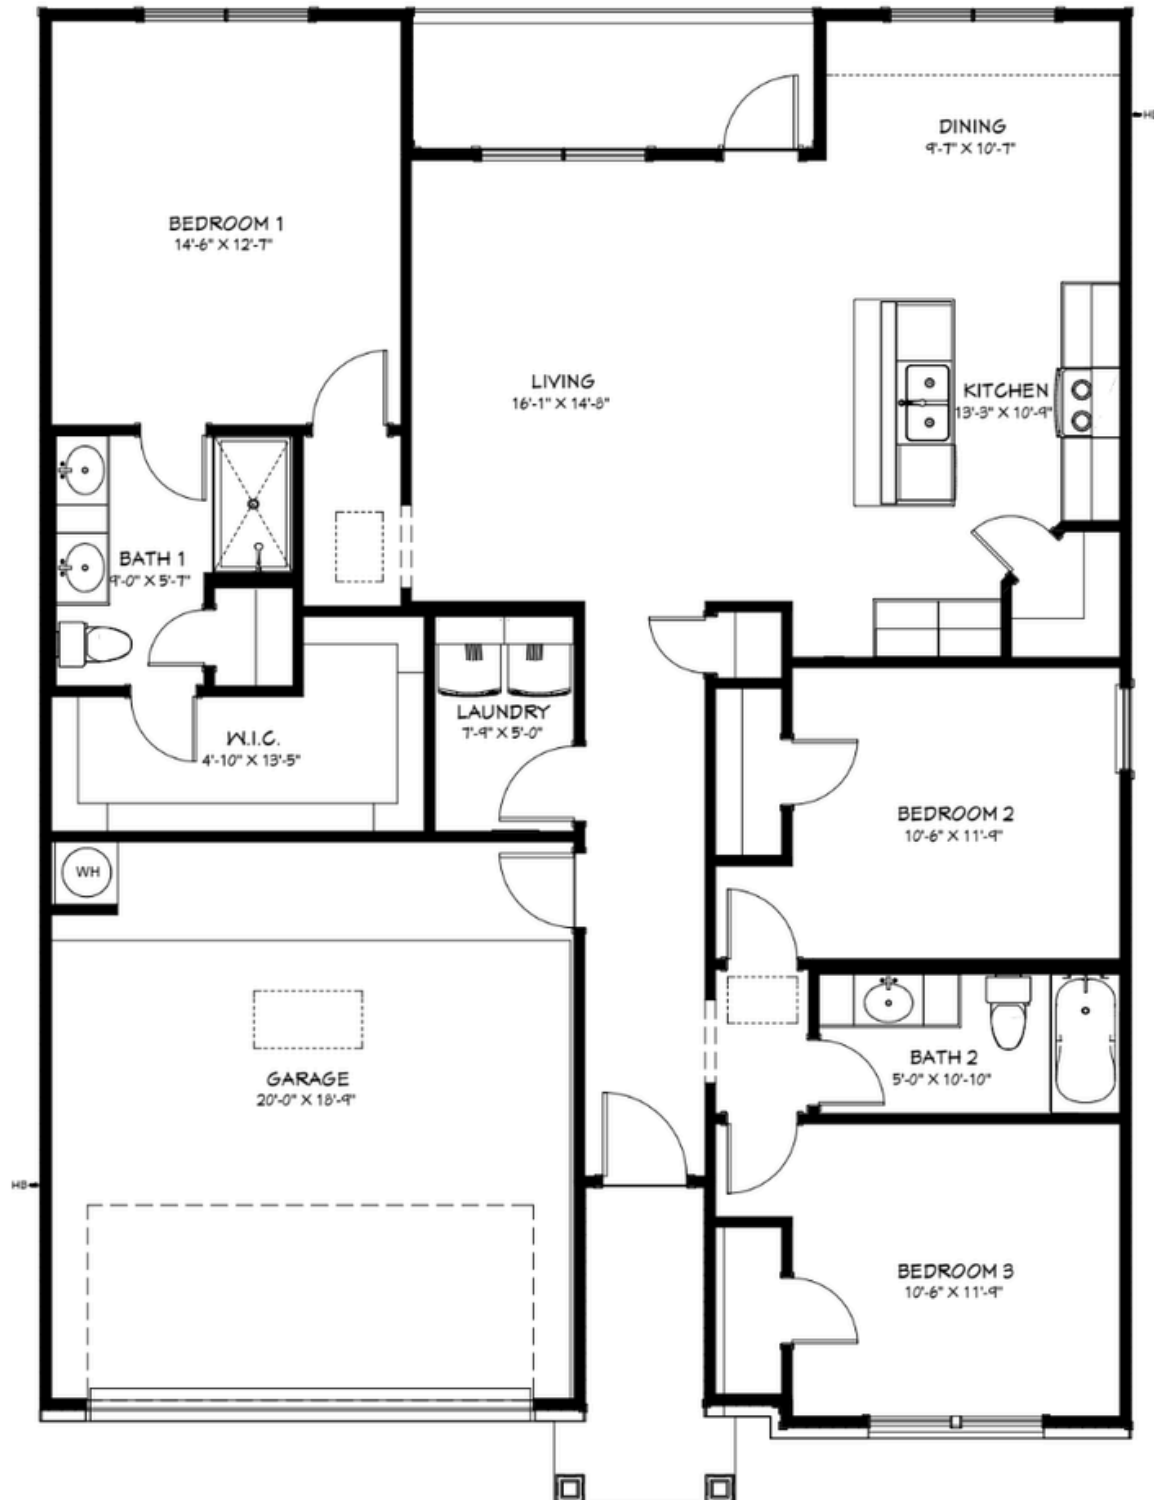

The
Blanco I

Elevation A

Elevation H

FLINTROCK
BUILDERS

4 BED | 2 BATH | 1,368 SQ. FT.
2 CAR GARAGE

The Blanco I

From the \$256s

Elevations A, D, H

3 BED | 2 BATH | 1,368 SQ. FT. | 2 CAR GARAGE

The
Trinity I

Elevation A

Elevation H

FLINTROCK
BUILDERS

3 BED | 2 BATH | 1,469 SQ. FT.
2 CAR GARAGE

The Trinity I

From the \$266s

Elevations A, D, H

3 BED | 2 BATH | 1,469 SQ. FT. | 2 CAR GARAGE

FLINTROCK
BUILDERS

(254)-414-0498

SALES@FLINTROCKBUILDERS.COM

The
Medina |

Elevation A

Elevation H

FLINTROCK
BUILDERS

4 BED | 2 BATH | 1,657 SQ. FT.
2 CAR GARAGE

The Medina I

From the \$282s

Elevations A, D, H

4 BED | 2 BATH | 1,657 SQ. FT. | 2 CAR GARAGE

The
Lampasas I

Elevation A