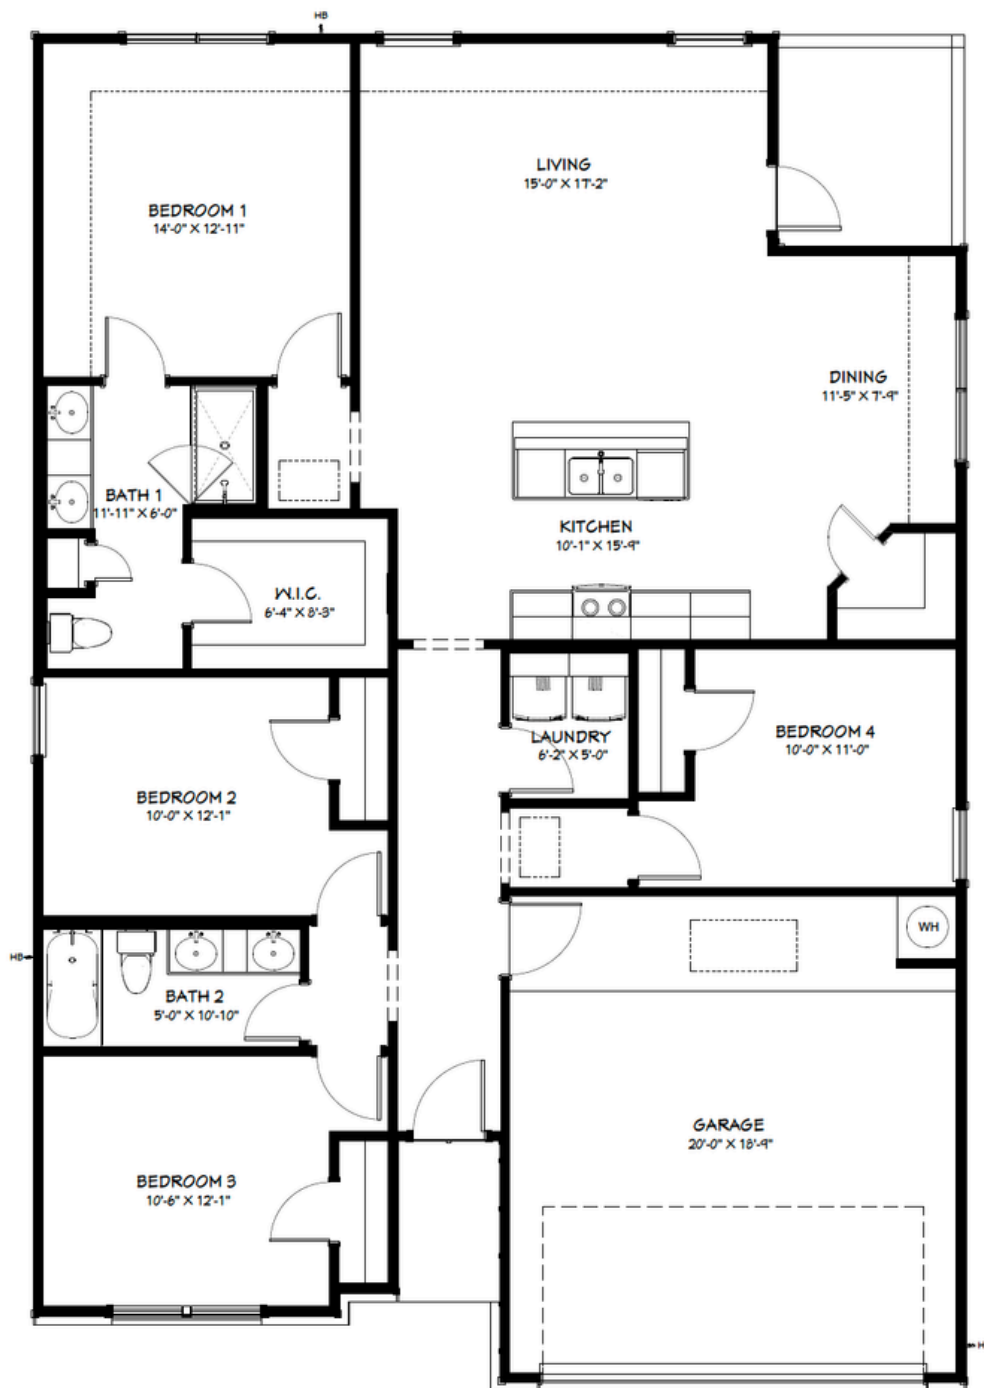

The
Blanco I

Elevation A

Elevation H

FLINTROCK
BUILDERS

4 BED | 2 BATH | 1,368 SQ. FT.
2 CAR GARAGE

The Blanco I

From the \$256s

Elevations A, D, H

3 BED | 2 BATH | 1,368 SQ. FT. | 2 CAR GARAGE

The
Trinity I

Elevation A

Elevation H

FLINTROCK
BUILDERS

3 BED | 2 BATH | 1,469 SQ. FT.
2 CAR GARAGE

The Trinity I

From the \$266s

FLINTROCK
BUILDERS

4 BED | 2 BATH | 1,657 SQ. FT.
2 CAR GARAGE

The Medina I

From the \$282s

Elevations A, D, H

4 BED | 2 BATH | 1,657 SQ. FT. | 2 CAR GARAGE

The
Lampasas I

Elevation A

Elevation H

FLINTROCK
BUILDERS

4 BED | 3 BATH | 1,854 SQ. FT.
2 CAR GARAGE

The Lampasas I

From the \$302s

Elevations A, D, H

4 BED | 3 BATH | 1,854 SQ. FT. | 2 CAR GARAGE