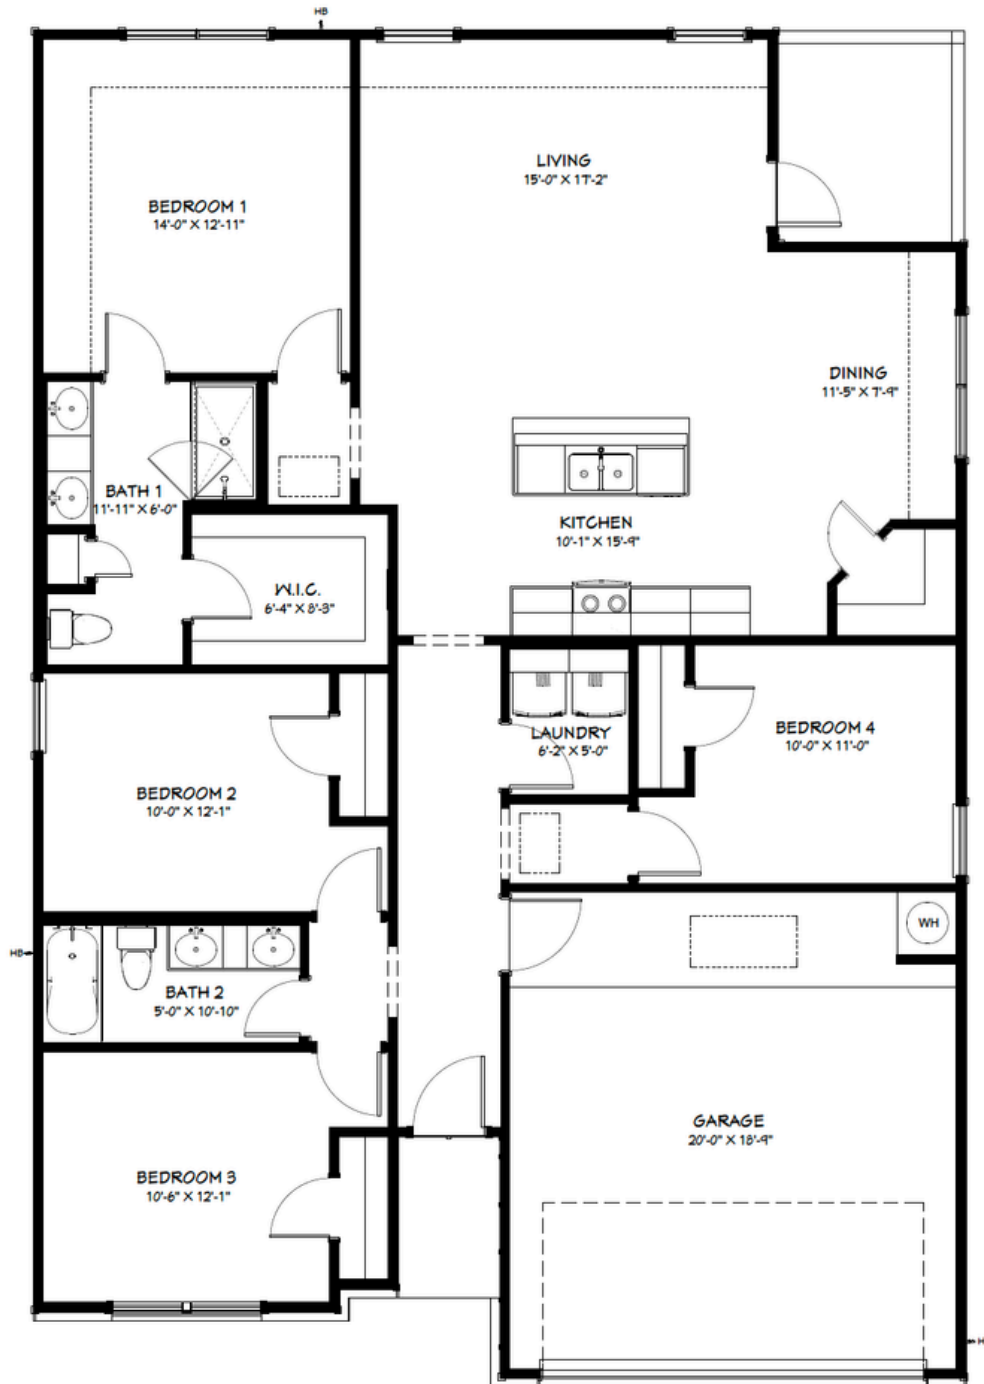

The
Blanco I

Elevation I

Elevation J

Elevation K

FLINTROCK
BUILDERS

3 BED | 2 BATH | 1,368 SQ. FT.
2 CAR GARAGE

The Blanco I

From the \$333s

Elevation K

FLINTROCK
BUILDERS

3 BED | 2 BATH | 1,469-1,473 SQ. FT.
2 CAR GARAGE

The Trinity I

From the \$337s

Elevations I, J, K

3 BED | 2 BATH | 1,469-1,473 SQ. FT. | 2 CAR GARAGE

The
Medina I

Elevation I

Elevation J

Elevation K

FLINTROCK
BUILDERS

4 BED | 2 BATH | 1,657-1,666 SQ. FT.
2 CAR GARAGE

The Medina I

From the \$355s

Elevations I, J, K

4 BED | 2 BATH | 1,657-1,666 SQ. FT. | 2 CAR GARAGE

The
Lampasas I

Elevation I

Elevation J

Elevation K

FLINTROCK
BUILDERS

4 BED | 3 BATH | 1,854-1,863 SQ. FT.
2 CAR GARAGE

The Lampasas I