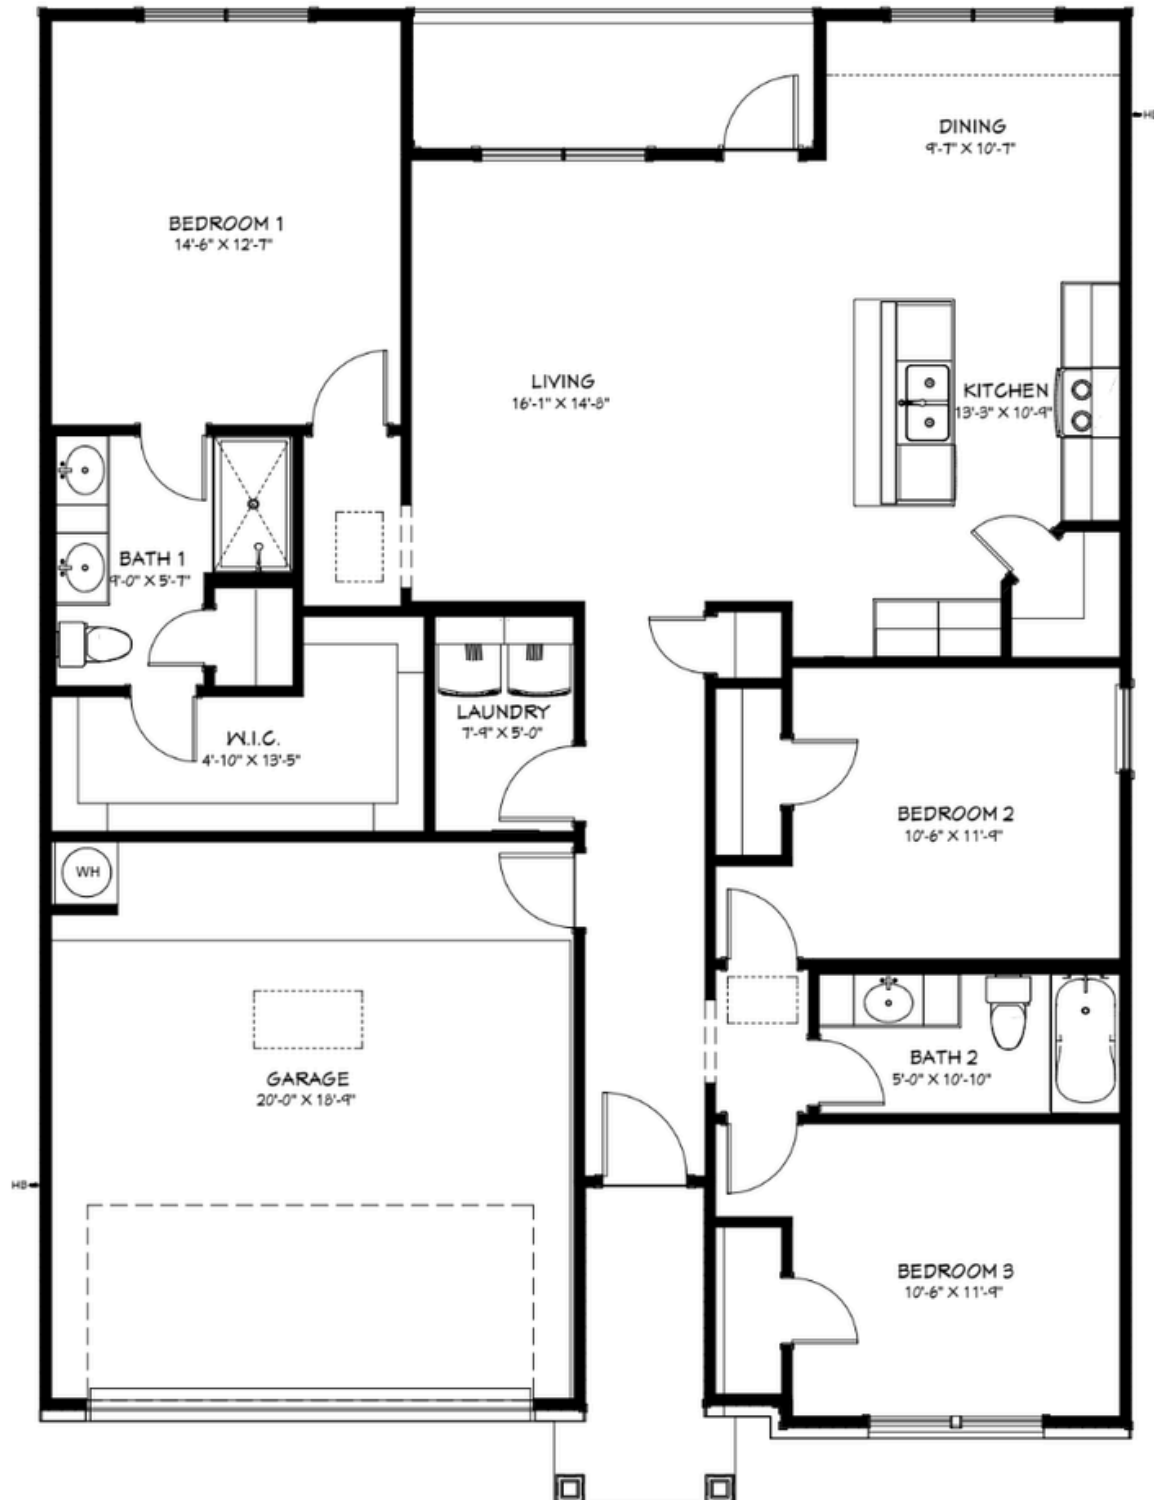

The
Blanco I

Elevation I

Elevation J

Elevation K

FLINTROCK
BUILDERS

3 BED | 2 BATH | 1,368 SQ. FT.
2 CAR GARAGE

The Blanco I

From the \$333s

Elevations I, J, K

3 BED | 2 BATH | 1,368 SQ. FT. | 2 CAR GARAGE

(512) 842-4177

SALES@FLINTROCKBUILDERS.COM

FLINTROCK
BUILDERS

The
Trinity I

Elevation I

Elevation J

Elevation K

FLINTROCK
BUILDERS

3 BED | 2 BATH | 1,469-1,473 SQ. FT.
2 CAR GARAGE

The Trinity I

From the \$337s

Elevations I, J, K

3 BED | 2 BATH | 1,469-1,473 SQ. FT. | 2 CAR GARAGE

The
Medina I

Elevation I

Elevation J

Elevation K

FLINTROCK
BUILDERS

4 BED | 2 BATH | 1,657-1,666 SQ. FT.
2 CAR GARAGE

The Medina I

From the \$355s

Elevations I, J, K