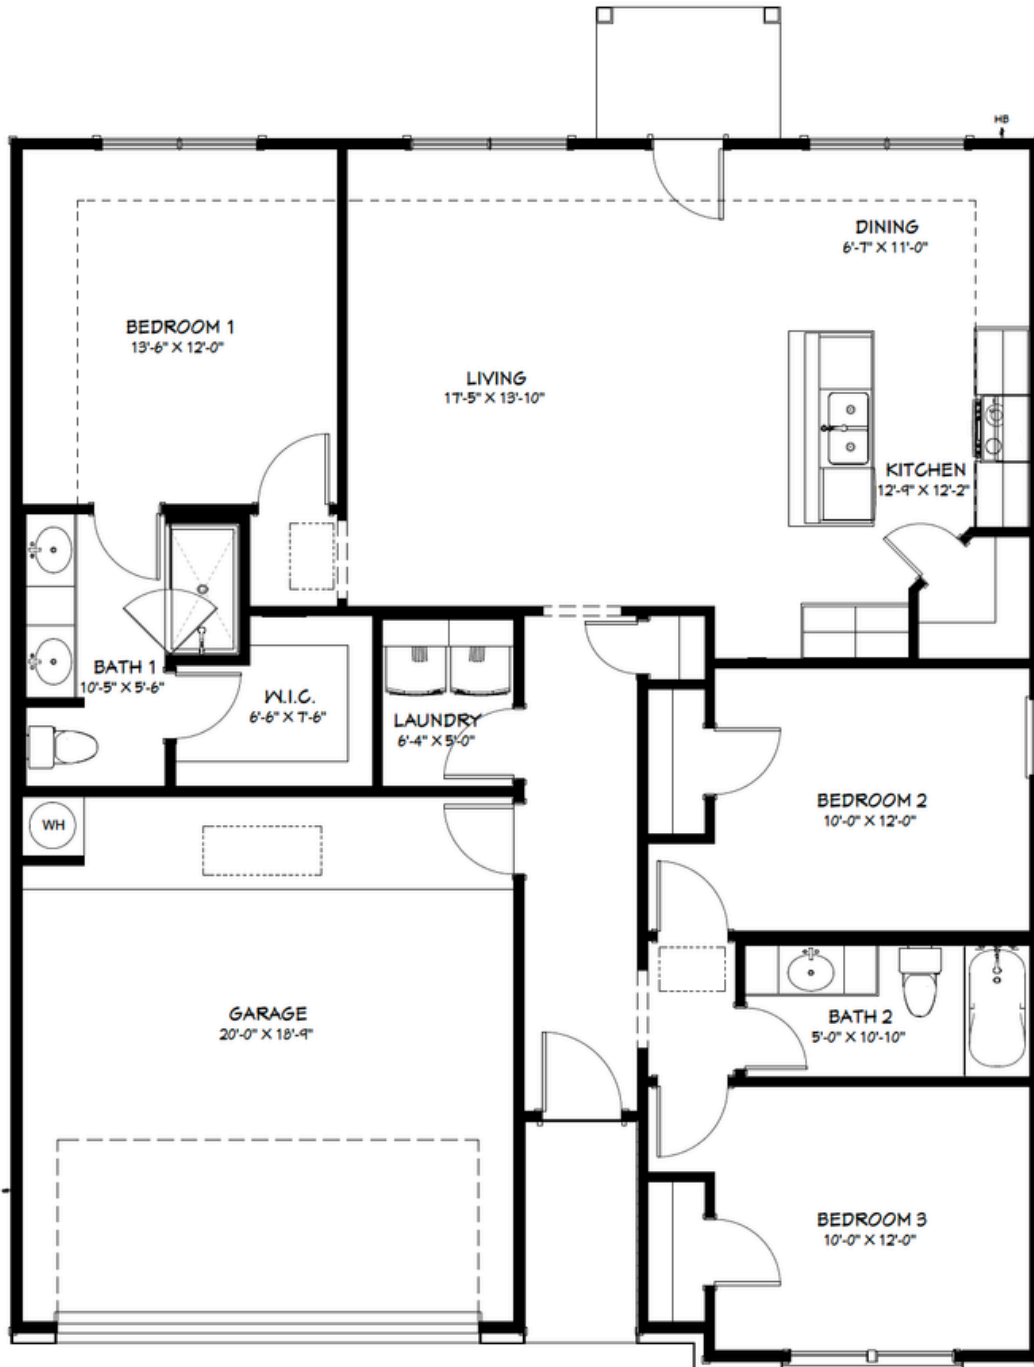

The
Blanco I

Elevation I

Elevation J

Elevation K

FLINTROCK
BUILDERS

3 BED | 2 BATH | 1,368 SQ. FT.
2 CAR GARAGE

The Blanco I

From the \$333s

Elevations I, J, K

3 BED | 2 BATH | 1,368 SQ. FT. | 2 CAR GARAGE

(512) 842-4177

SALES@FLINTROCKBUILDERS.COM

FLINTROCK
BUILDERS

The
Trinity I

Elevation I

Elevation J

Elevation K

FLINTROCK
BUILDERS

3 BED | 2 BATH | 1,469-1,473 SQ. FT.
2 CAR GARAGE

The Trinity I

From the \$337s

Elevations I, J, K

3 BED | 2 BATH | 1,469-1,473 SQ. FT. | 2 CAR GARAGE

The
Medina I